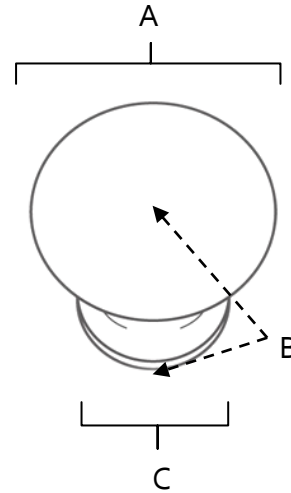

**SPECIFICATIONS**

**TRADITIONAL  
KNOBS**

**FEATURES**

Traditional styling  
Multiple finishes  
Concealed installation

**WARRANTY**

Limited lifetime

**FINISHES**

Antique English (AE)  
Antique English Matte (AEM)  
Barcelona (BARC)  
Bronze (BRZ)  
Chocolate Bronze (CHBRZ)  
Matte Black (MB)  
Polished Antique (PA)  
Polished Brass (PB)  
Polished Chrome (PC)  
Polished Nickel (PN)  
Satin Nickel (SN)

**MATERIAL**

Brass

Item#	A	B	C
A1066	3/4"	3/4"	7/16"
A1067	1"	1"	9/16"

**KEY:**

A - Length and Width  
B - Projection  
C - Mount Length and Width

NOTE: Dimensions and specifications are subject to change without notice.