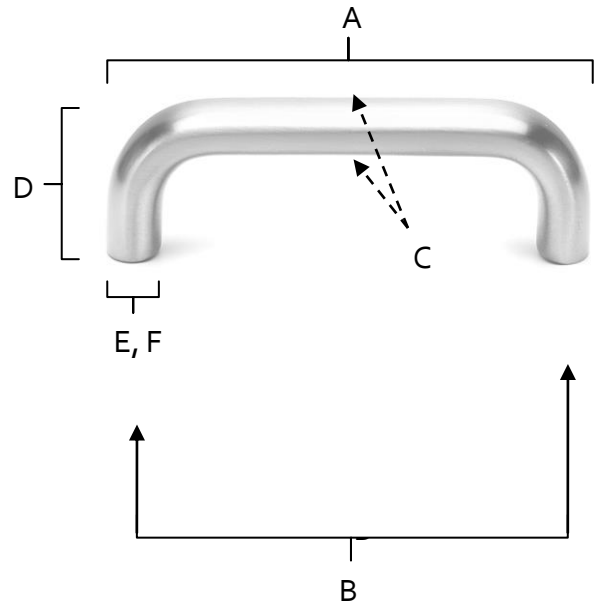

SPECIFICATIONS

PULLS

FEATURES

- Modern styling
- Multiple finishes
- Concealed installation

WARRANTY

Limited lifetime

FINISHES

- Polished Brass (PB)
- Polished Chrome (PC)
- Antique Pewter (AP)
- Barcelona (BARC)
- Bronze (BRZ)
- Chocolate Bronze (CHBRZ)
- Matte Black (MB)
- Polished Antique (PA)
- Polished Nickel (PN)
- Satin Nickel (SN)

MATERIAL

Brass

Item#	A	B	C	D	E (L)	F (W)
A1235	3 1/2"	3"	5/8"	1 1/8"	9/16"	3/8"

KEY:

- A - Overall Length
- B - Center to Center
- C - Handle Width
- D - Projection
- E - Mount Length
- F - Mount Width

NOTE: Dimensions and specifications are subject to change without notice.