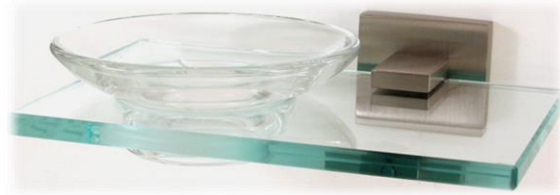

"Creations"®
by ALNO, INC.

PRODUCT SHEET

SPECIFICATIONS

CONTEMPORARY II SOAP HOLDER WITH DISH

FEATURES

- Modern styling
- Multiple finishes
- Concealed installation

WARRANTY

Limited lifetime

FINISHES

- Polished Brass/Non-lacquered (PB/NL)
- Polished Chrome (PC)
- Bronze (BRZ)
- Polished Nickel (PN)
- Satin Brass (SB)
- Satin Nickel (SN)

MATERIAL

Brass

Item#

A8430

NOTE: Dimensions and specifications are subject to change without notice.