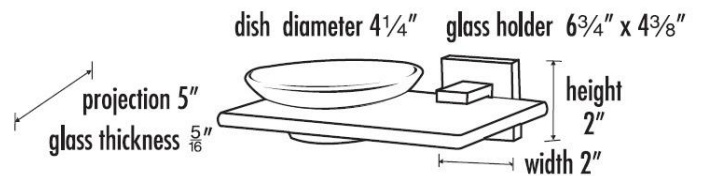

"Creations"®
by ALNO, INC.

PRODUCT SHEET

SPECIFICATIONS

CONTEMPORARY II SOAP HOLDER WITH DISH

FEATURES

- Modern styling
- Multiple finishes
- Concealed installation

WARRANTY

Limited lifetime