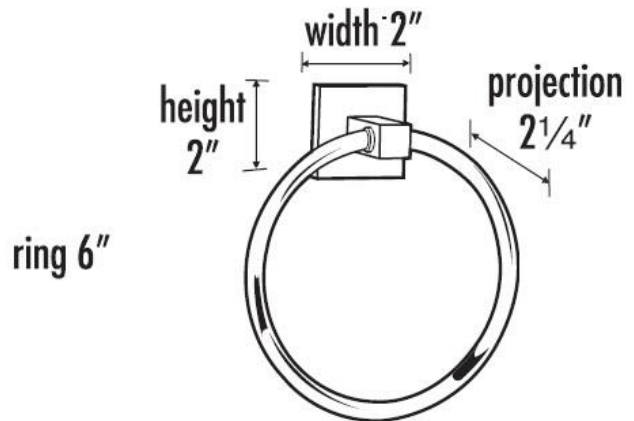

SPECIFICATIONS

CONTEMPORARY II
6" TOWEL RING

FEATURES

Modern styling
Multiple finishes
Concealed installation

WARRANTY

Limited lifetime

FINISHES

Polished Brass/Non-lacquered (PB/NL)
Polished Chrome (PC)
Bronze (BRZ)
Polished Nickel (PN)
Satin Brass (SB)
Satin Nickel (SN)

MATERIAL

Brass

Item#

A8440

NOTE: Dimensions and specifications are subject to change without notice.

T 818.882.6028 F 818.700.1540 www.alnoinc.com