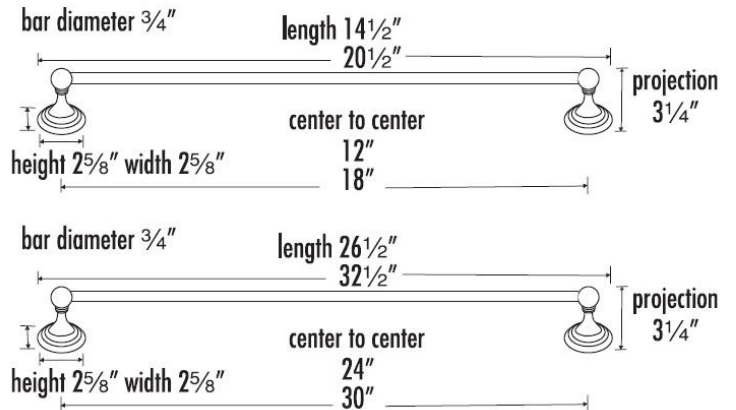

MATERIAL

Brass

PRODUCT SHEET

Item#

- A9020-12**
- A9020-18**
- A9020-24**
- A9020-30**

NOTE: Dimensions and specifications are subject to change without notice.