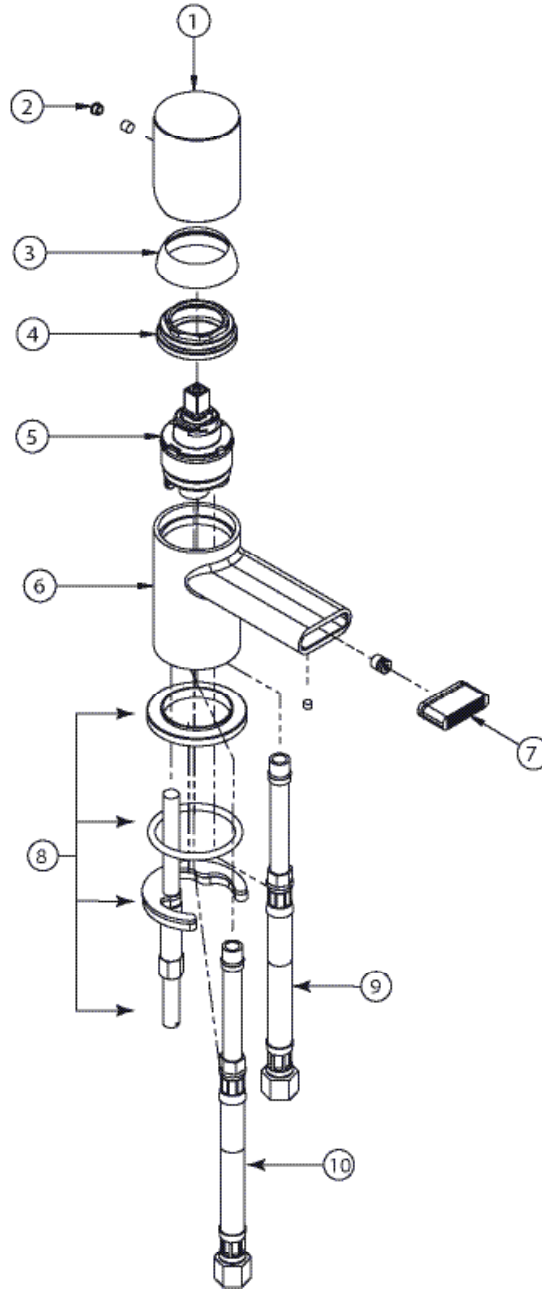

FEATURES

- Solid brass construction
- Single volume and temperature control
- Aerated water flow
- Press pop-up drain with overflow # ABDR00699
- Ceramic cartridge
- 3/8" connection
- 17 3/4" stainless steel braided supply hose

SPECS AT LARGE

Overall spout projection: 4 3/8"	Flow rate: 1.1 gpm
CC spout projection: 3 1/2"	Mounting hole: 1 3/8"
Total faucet height: 5 1/16"	Counter depth: 1 3/8"

Service Parts

Item	code	Description
1	ABFC54094	Handle
2	ABFC54095	Decorative cap
3	ABFC54097	Dome cap
4	ABFP54098	Retainer ring
5	ABCA54099	Cartridge
6	ABFC54059	Faucet body

Item	code	Description
7	ABAE54090	Aerator
8	ABFP54091	Retainer kit
9	ABFH54093	Cold water supply hose
10	ABFH54092	Hot water supply hose