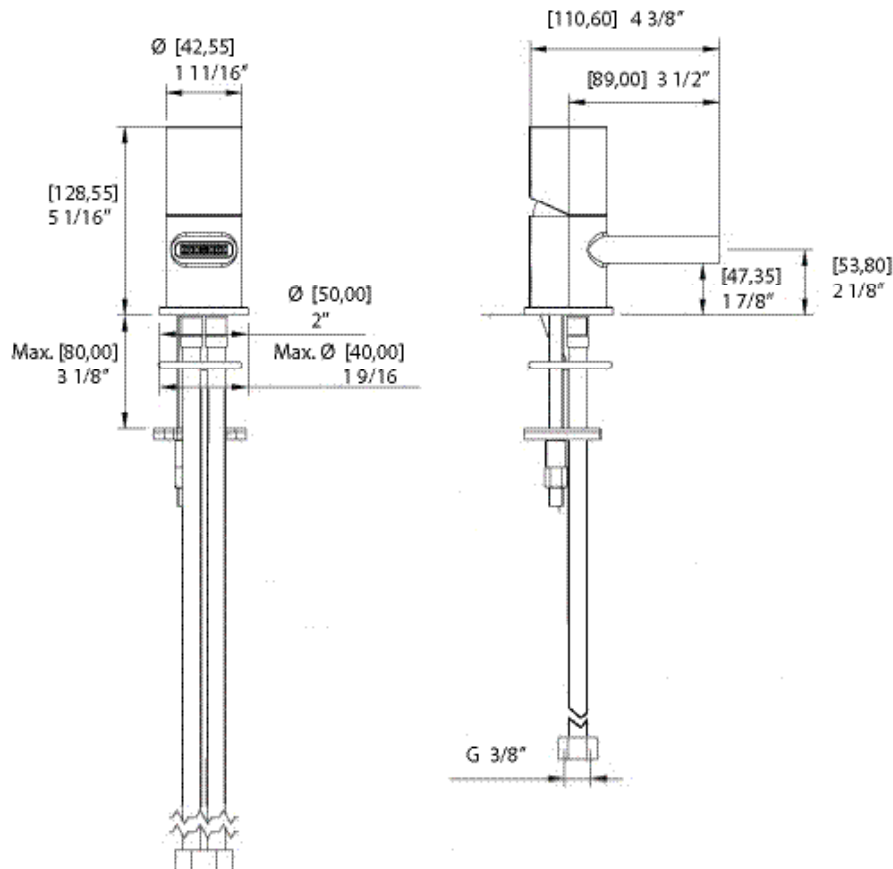

FEATURES

- Solid brass construction
- Single volume and temperature control
- Aerated water flow
- Press pop-up drain with overflow # ABDR00699
- Ceramic cartridge
- 3/8" connection
- 17 3/4" stainless steel braided supply hose

SPECS AT LARGE

Overall spout projection: 4 3/8"	Flow rate: 1.1 gpm
CC spout projection: 3 1/2"	Mounting hole: 1 3/8"
Total faucet height: 5 1/16"	Counter depth: 1 3/8"

Service Parts

Item	code	Description
1	ABFC54094	Handle
2	ABFC54095	Decorative cap
3	ABFC54097	Dome cap
4	ABFP54098	Retainer ring
5	ABCA54099	Cartridge
6	ABFC54059	Faucet body

Item	code	Description
7	ABAE54090	Aerator
8	ABFP54091	Retainer kit
9	ABFH54093	Cold water supply hose
10	ABFH54092	Hot water supply hose