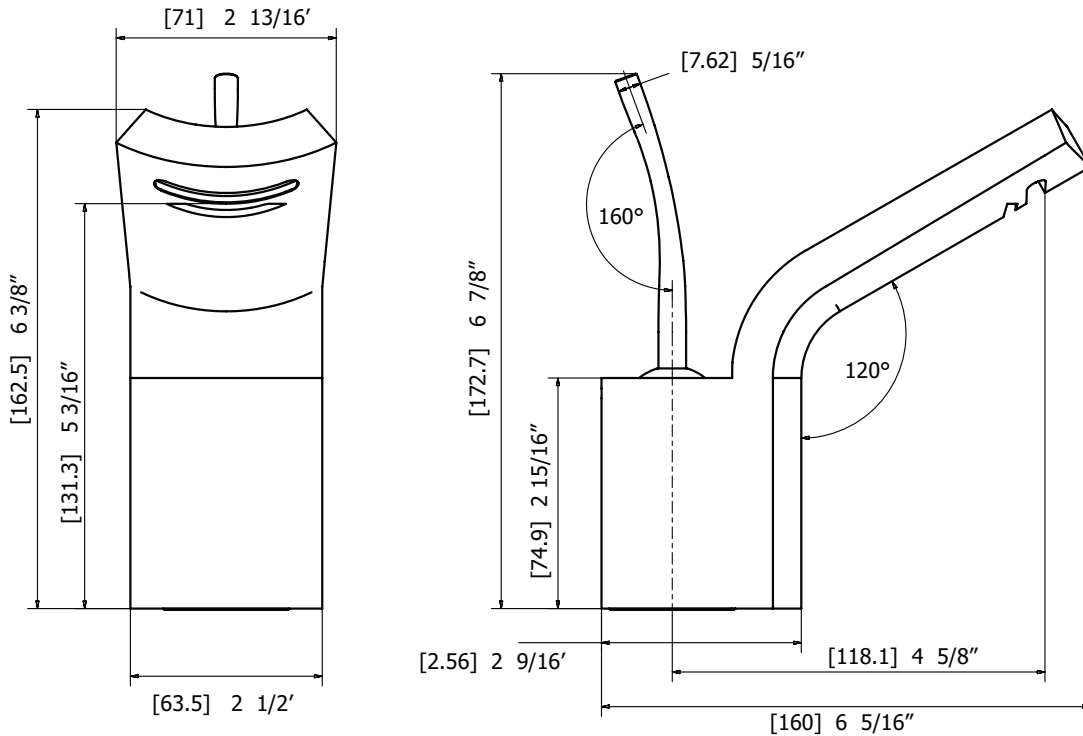

FEATURES

Solid brass construction
 Single volume and temperature joystick control
 Cascading water flow
 Press pop-up drain with overflow # ABDR00699
 Ceramic cartridge # ABCA03240
 3/8" connection
 1/6" stainless steel braided supply hose

SPECS AT LARGE

Overall spout projection: 6 5/16" Flow rate: 2.2 gpm
 CC spout projection: 4 5/8" Mounting hole: 1 3/8"
 Total faucet height: 6 7/8" Counter depth: 1 3/8"

EXPLOSION PARTS