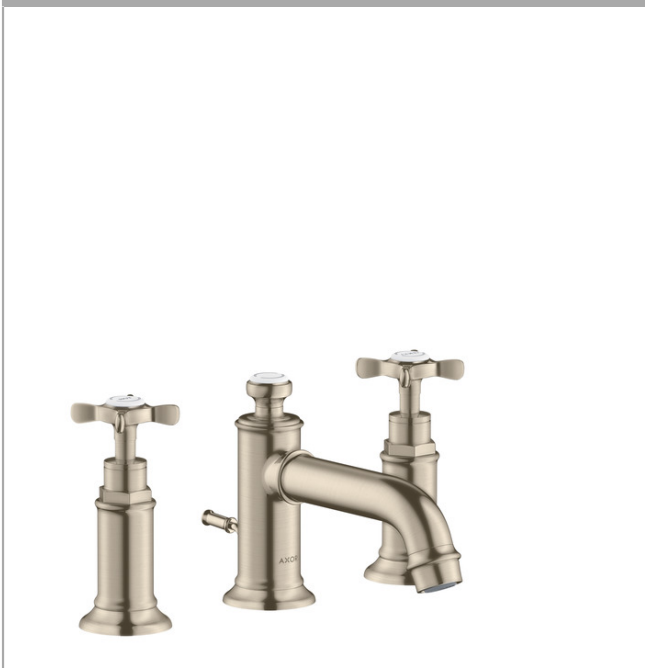

AXOR Montreux
Widespread Faucet 30 with Cross Handles and Pop-Up Drain, 1.2 GPM
 Finishes : **brushed nickel** Part no. : **16536821**

Description

Features

- Laminar spray
- Flow: 1.2 GPM (4.5 L/Min)
- 90° ceramic valves
- Includes pop-up drain

Technology

Product image

Scale drawing