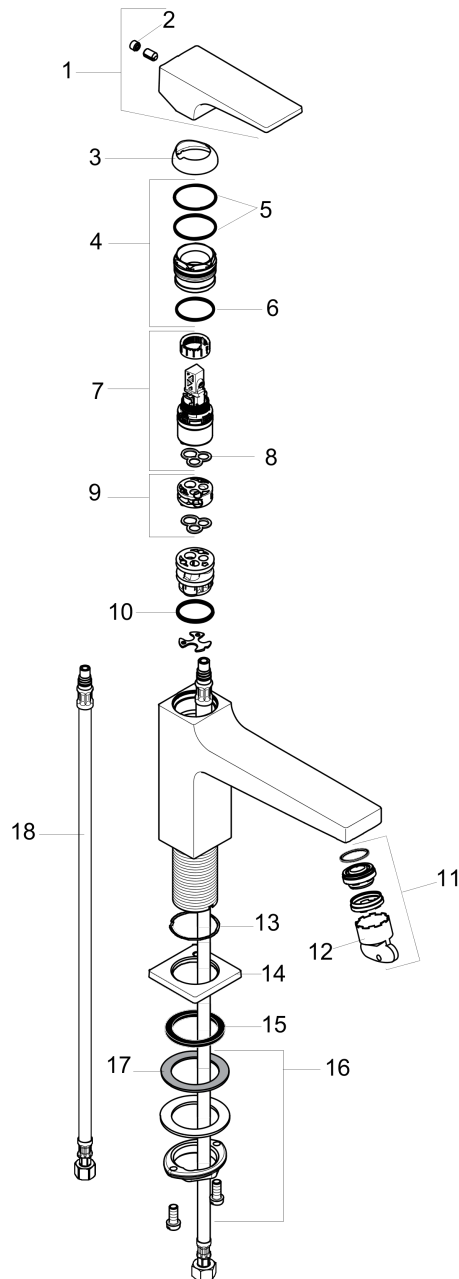

AXOR ShowerSolutions
Wall outlet square

Surfaces: **Brushed Nickel** Article Number: **36732821**

Description

product features

- for all 1/2" hoses
- non-return valve
- cUPC/IAPMO/3016/ cUPC mark
- MASS/Massachusetts

Product image

AXOR ShowerSolutions

Wall outlet square

Surfaces: **Brushed Nickel**

Article Number: **36732821**

Exploded Drawing

Year of production: >12/17

AXOR ShowerSolutions

Wall outlet square

Surfaces: **Brushed Nickel** Article Number: **36732821**

Spare part list

Year of production: >12/17

Pos.	Description	Article Number	PC	PU
1	connection angel	98531001	0	1
2	set of non return valves DW 15	94074000	0	1