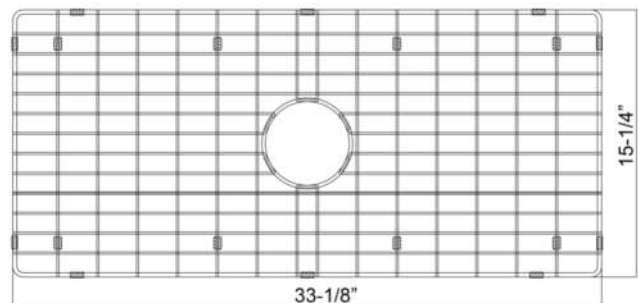

Dimensions and specifications subject to change without notice.