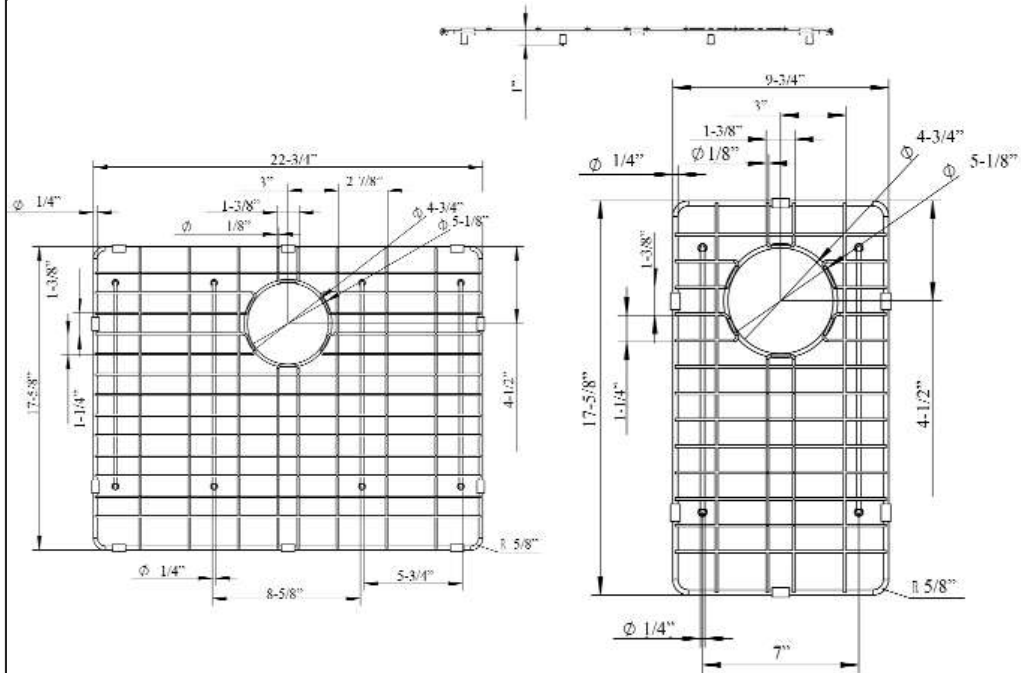

## Features:

- ▶ Fits bottom of FSSDB2520 double bowl farmer sink
- ▶ Rubber Feet Covers Included

### Large Wire Grid

W: 22-<sup>3</sup>/<sub>4</sub>"  
D: 17-<sup>5</sup>/<sub>8</sub>"  
H: 1"

### Small Wire Grid

W: 9-<sup>3</sup>/<sub>4</sub>"  
D: 17-<sup>5</sup>/<sub>8</sub>"  
H: 1"

Drain Hole: 4-<sup>3</sup>/<sub>4</sub>"

Dimensions and specifications subject to change without notice.