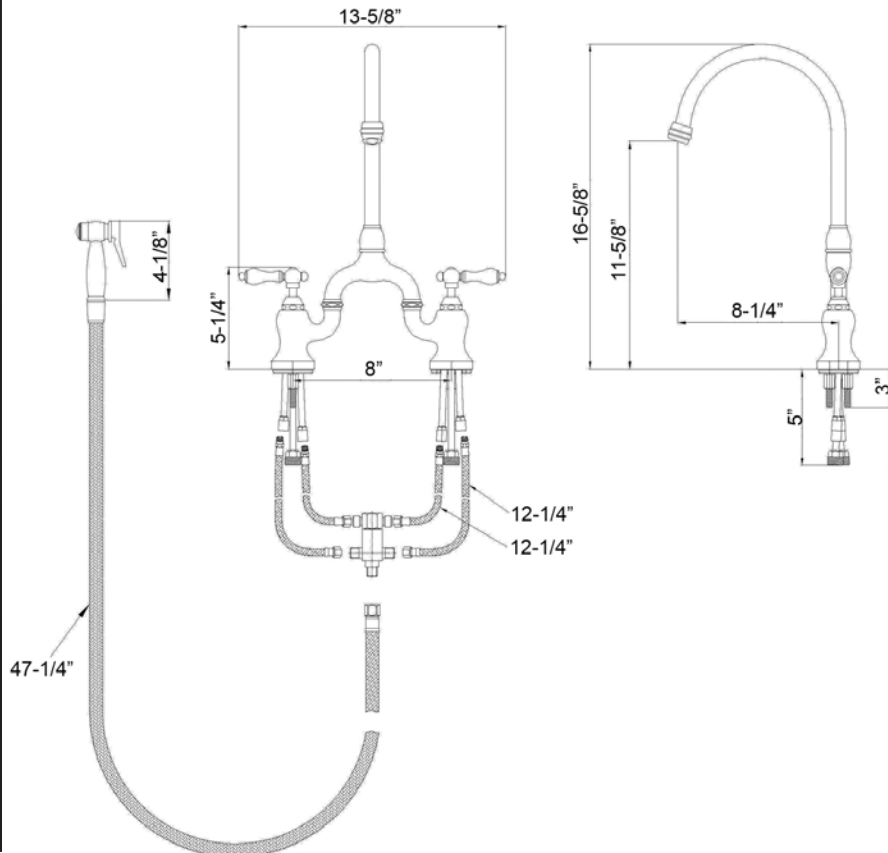

# BANNER KITCHEN BRIDGE FAUCET WITH SIDESPRAY

Cat. No.  
KFB504-ML

Width: 13-5/8"  
Height: 16-5/8"

## Features:

- ▶ Constructed of lead free solid brass
- ▶ Gooseneck swivel spout
- ▶ Metal lever handles
- ▶ Includes brass sidespray with 47" hose
- ▶ Includes 12" connection hoses
- ▶ Height to spout is 16-5/8"
- ▶ Spout reach is 8-1/4"
- ▶ Ceramic disc cartridges
- ▶ Flow rate is 1.8 GPM at 60 psi
- ▶ IAPMO/CEC/cUPC/NSF/AB1953 Certified

## Finishes:

- BN** Brushed Nickel
- CP** Polished Chrome
- ORB** Oil Rubbed Bronze

Dimensions of fixture are nominal and may vary. Dimensions and specifications subject to change without notice.