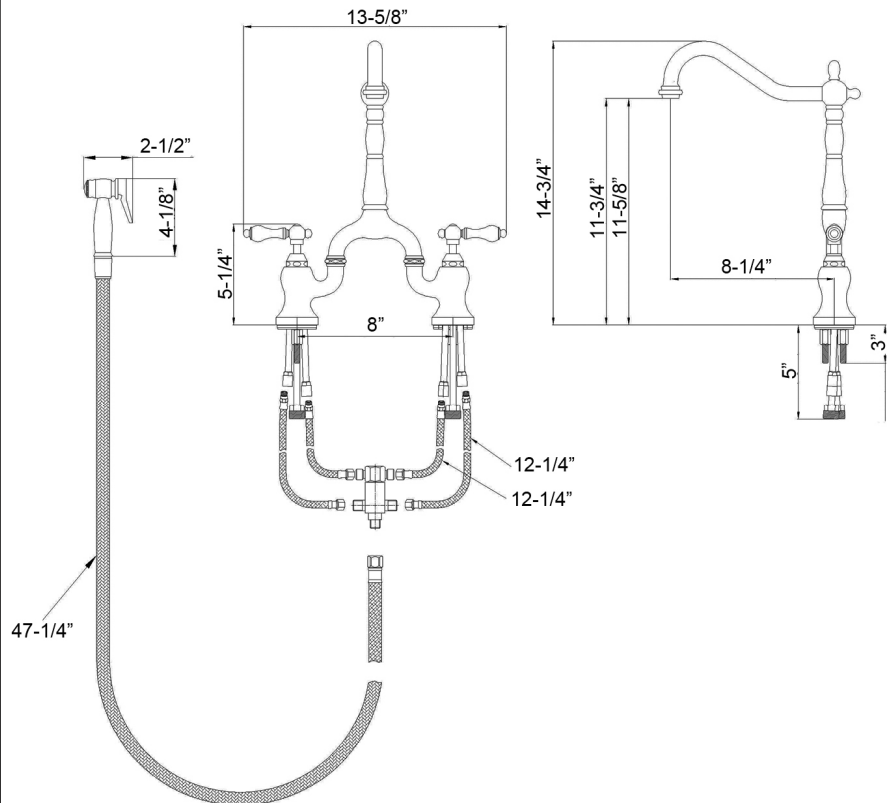

# CARLTON KITCHEN BRIDGE FAUCET WITH SIDESPRAY

Cat. No.  
KFB506-ML

Width: 13-5/8"  
Height: 14-3/4"

## Features:

- ▶ Constructed of lead free solid brass
- ▶ Hooked swivel spout
- ▶ Metal lever handles
- ▶ Includes brass sidespray with 47" hose
- ▶ Includes 12" connection hoses
- ▶ Height to spout is 11-3/4"
- ▶ Spout reach is 8-1/4"
- ▶ Ceramic disc cartridges
- ▶ Flow rate is 1.8 GPM at 60 psi
- ▶ IAPMO/CEC/cUPC/NSF/AB1953 Certified

## Finishes:

- BN** Brushed Nickel
- CP** Polished Chrome
- ORB** Oil Rubbed Bronze

Dimensions of fixture are nominal and may vary. Dimensions and specifications subject to change without notice.