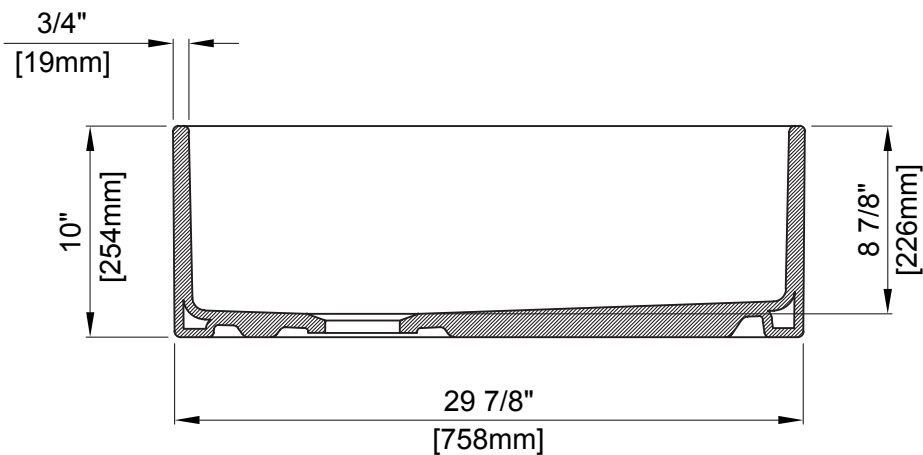

NOTES:

Refer to installation instructions supplied with kitchen sink for undermount, countertop or above counter custom installations.

Due to the fireclay process, dimensions may vary. Please use the actual sink that you will be installing in order to determine the cutout dimensions for your countertop.

CAUTION: Sink is heavy! Installer must provide adequate reinforcement for all load-bearing supports in accordance with installation instructions supplied with kitchen sink.

Fittings not included with fixture and must be ordered separately.

IMPORTANT: Dimensions of fixtures are nominal and may vary within the range of tolerance established by ANSI standards. These measurements are subject to change or cancellation. No responsibility is assumed for use of superseded or voided pages.