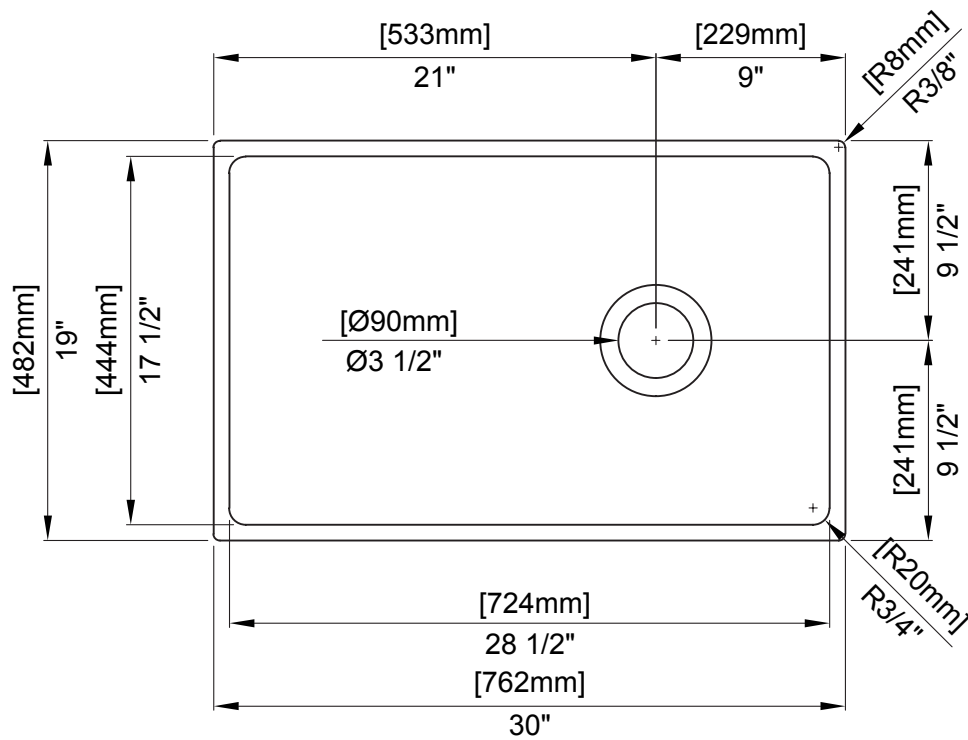

NOTES:

Refer to installation instructions supplied with kitchen sink for undermount, countertop or above counter custom installations.

Due to the fireclay process, dimensions may vary. Please use the actual sink that you will be installing in order to determine the cutout dimensions for your countertop.

CAUTION: Sink is heavy! Installer must provide adequate reinforcement for all load-bearing supports in accordance with installation instructions supplied with kitchen sink.

Fittings not included with fixture and must be ordered separately.

IMPORTANT: Dimensions of fixtures are nominal and may vary within the range of tolerance established by ANSI standards. These measurements are subject to change or cancellation. No responsibility is assumed for use of superseded or voided pages.