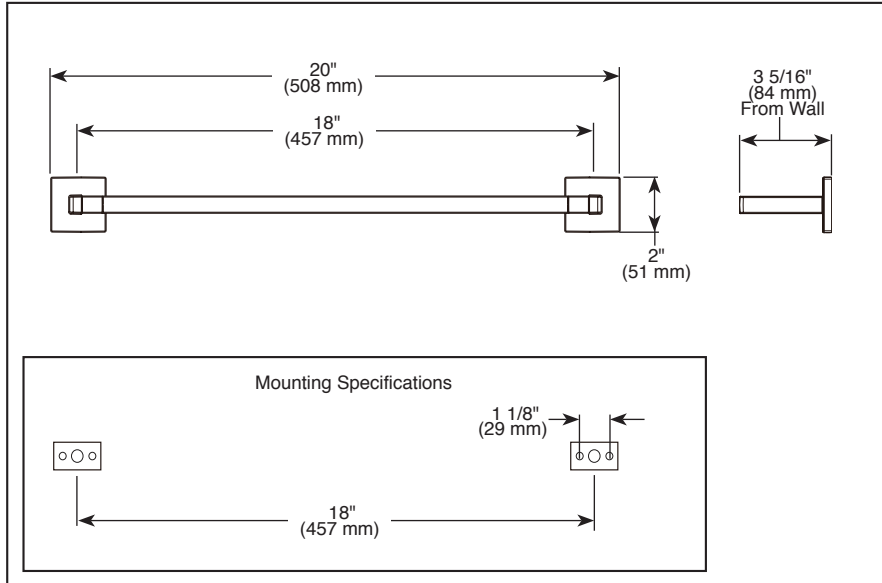

BRIZO®

ACCESSORIES

- Frank Lloyd Wright® Bath Collection by Brizo®
- 18" Towel Bar

STANDARD SPECIFICATIONS:

- Wood blocking is preferable behind all wall surfaces. If wood blocking is not available, try finding a wood stud to anchor at least one end of this accessory.
- Mounting hardware and mounting instructions included with product.
- Note: Plastic anchors, screws, toggle bolts, and mounting brackets are included with the mounting hardware.
- All metal construction

691822▲

Submitted Model No.: _____

Specific Features: _____

RP101808
Mounting Hardware

RP63873
Set Screws & Allen Wrench

▲ Designate proper finish suffix