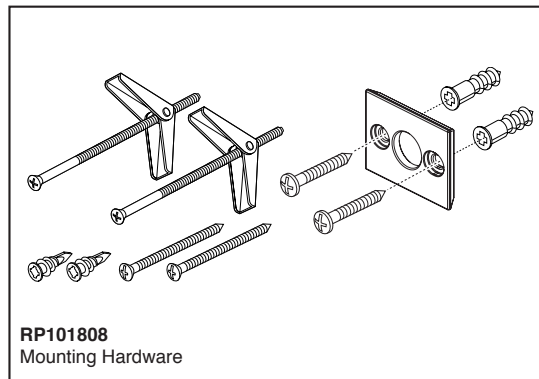

BRIZO®

ACCESSORIES

- Frank Lloyd Wright® Bath Collection by Brizo®
- 18" Towel Bar

STANDARD SPECIFICATIONS:

- Wood blocking is preferable behind all wall surfaces. If wood blocking is not available, try finding a wood stud to anchor at least one end of this accessory.
- Mounting hardware and mounting instructions included with product.
- Note: Plastic anchors, screws, toggle bolts, and mounting brackets are included with the mounting hardware.
- All metal construction

691822▲

Submitted Model No.: _____

Specific Features: _____

RP101808
Mounting Hardware

RP63873
Set Screws & Allen Wrench

▲ Designate proper finish suffix