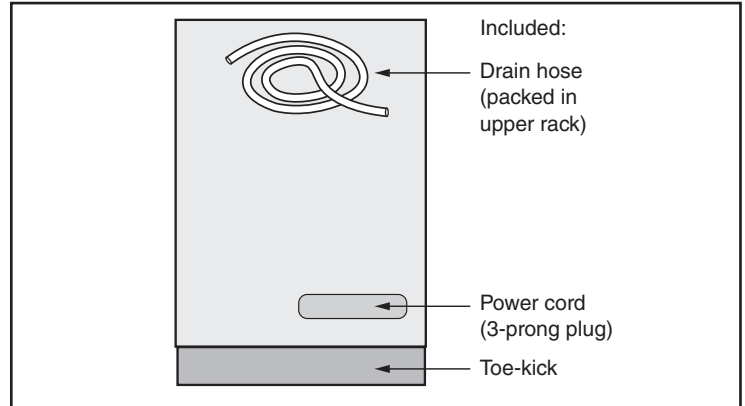

24" Bar Handle Dishwasher

100 Series Premium – Black SHX5AEM6N

BOSCH

Invented for life

Installation Details

Accessories: To purchase Bosch accessories, cleaners & parts please visit www.bosch-home.com/us/store or call 1-800-944-2904 (Mon to Fri 5 am to 6 pm PST, Sat 6 am to 3 pm PST).

Notes: All height, width and depth dimensions are shown in inches. BSH reserves the absolute and unrestricted right to change product materials and specifications, at any time, without notice. Consult the product's installation instructions for final dimensional data and other details prior to making cutout.