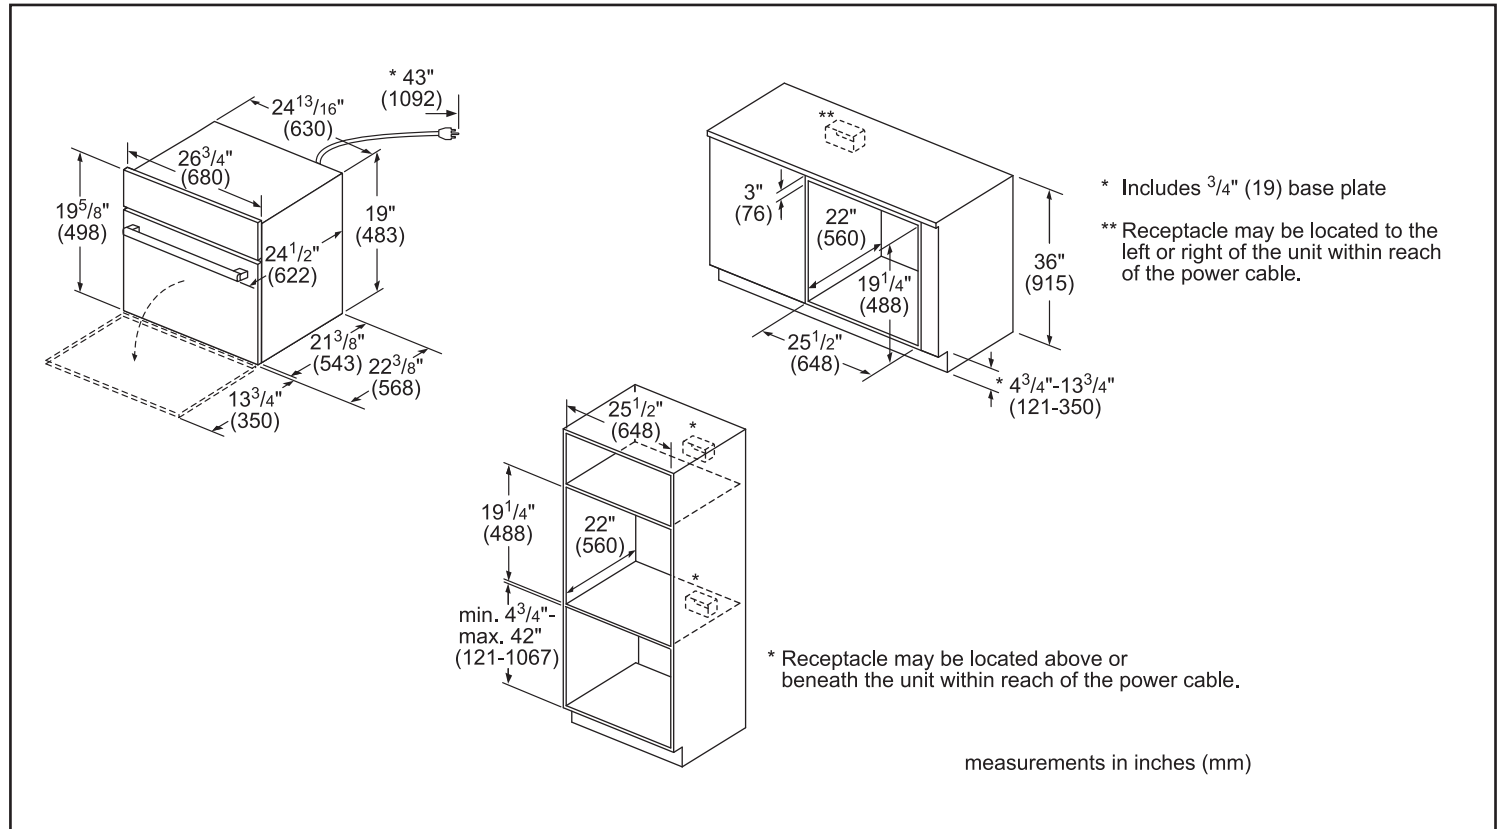

27" Speed Oven

800 Series – Stainless Steel HMC87152UC

BOSCH

Invented for life

Installation Details

Accessories: To purchase Bosch accessories, cleaners & parts please visit www.bosch-home.com/us/store or call 1-800-944-2904 (Mon to Fri 5 am to 6 pm PST, Sat 6 am to 3 pm PST).

Notes: All height, width and depth dimensions are shown in inches. BSH reserves the absolute and unrestricted right to change product materials and specifications, at any time, without notice. Consult the product's installation instructions for final dimensional data and other details prior to making cutout.

Warranties: Please see Use & Care manual or Bosch website for statement of limited warranty.

For more information on our entire line of products, go to www.bosch-home.com/us or call 1-800-944-2904

© BSH Home Appliances Corporation. All rights reserved. Bosch is a registered trademark of Robert Bosch GmbH.