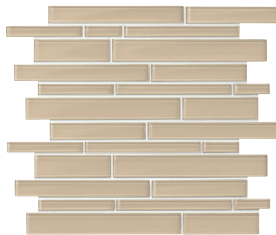

SIZES:

3 x 6
Wall Tile

2 x 2 Random
Linear Mosaic

FINISHES: GLOSSY

COLOR PALETTE

3 x 6 4MM GLASS WALL TILE*

* 3 x 6 wall tile sold individually by the piece.

4MM RANDOM LINEAR MOSAIC

BEIGE AM53

WATERPROOF

STAINPROOF

DENTPROOF

INDOOR/OUTDOOR

SIMPLICLEAN™

VISIT THE WHY TILE PAGE AT WWW.DAL TILE.COM FOR A COMPLETE LIST OF QUALIFICATIONS AND EXCLUSIONS.