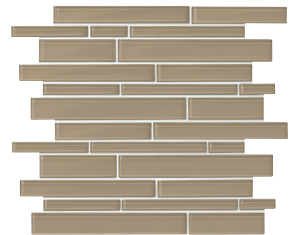

BROWN AM54

WATERPROOF

STAINPROOF

DENTPROOF

INDOOR/OUTDOOR

SIMPLICLEAN™

VISIT THE WHY TILE PAGE AT WWW.DAL TILE.COM FOR A COMPLETE LIST OF QUALIFICATIONS AND EXCLUSIONS.