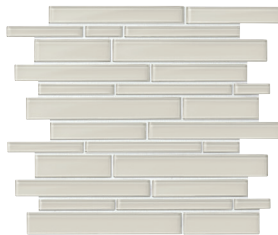

SIZES:

3 x 6
Wall Tile

2 x 2 Random
Linear Mosaic

FINISHES: GLOSSY

COLOR PALETTE

3 x 6 4MM GLASS WALL TILE*

* 3 x 6 wall tile sold individually by the piece.

4MM RANDOM LINEAR MOSAIC

TAUPE AM51

WATERPROOF

STAINPROOF

DENTPROOF

INDOOR/OUTDOOR

SIMPLICLEAN™

VISIT THE WHY TILE PAGE AT WWW.DAL TILE.COM FOR A COMPLETE LIST OF QUALIFICATIONS AND EXCLUSIONS.