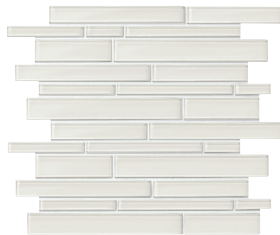

4MM RANDOM LINEAR MOSAIC

WHITE AM50