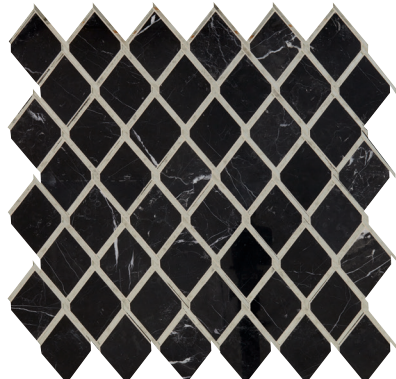

MOSAIC

USAGE

SPECIAL FEATURES

Cover photo features Lavaliere™ Chain Link Mosaic on the walls & ONE Quartz Surfaces™ Carrara Capezio on the countertops. Above photo features Lavaliere™ Architectural Reflections Mosaic on the wall.

SIZES:

INTERTWILING ARABESQUE MOSAIC LV11
M701 CARRARA WHITE WITH BLACK ANTIQUE MIRROR
SHEET SHOWN IN 4-UP

INTERTWILING ARABESQUE MOSAIC LV12
NERO MARQUINA WITH ANTIQUE MIRROR
SHEET SHOWN IN 4-UP

HARLEQUIN MOSAIC LV13
M701 CARRARA WHITE WITH ANTIQUE MIRROR
SHEET SHOWN IN 4-UP

HARLEQUIN MOSAIC LV14
L191 CHENILLE WHITE WITH ANTIQUE MIRROR
SHEET SHOWN IN 4-UP

CHAIN LINK MOSAIC LV15
M701 CARRARA WHITE WITH BLACK ANTIQUE MIRROR
SHEET SHOWN IN 4-UP

CHAIN LINK MOSAIC LV22
NERO MARQUINA WITH ANTIQUE MIRROR
SHEET SHOWN IN 4-UP