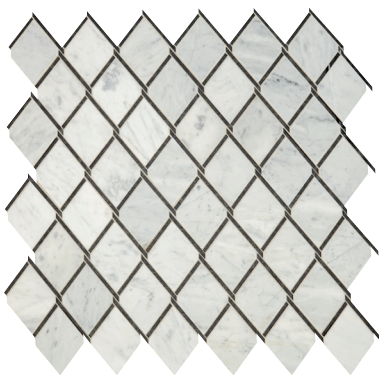

CHAIN LINK MOSAIC LV15
M701 CARRARA WHITE WITH BLACK ANTIQUE MIRROR
SHEET SHOWN IN 4-UP