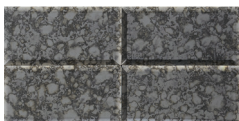

3 x 6 BEVEL LV19
BLACK ANTIQUE MIRROR
SHOWN IN 4-UP