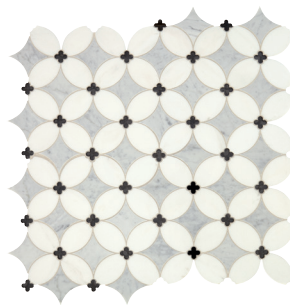

PETAL MOSAIC LV21
DIAMOND: M701 CARRARA WHITE
PETAL: M420 THASSOS WHITE
CROSS: BLACK ANTIQUE MIRROR
SHEET SHOWN IN 4-UP