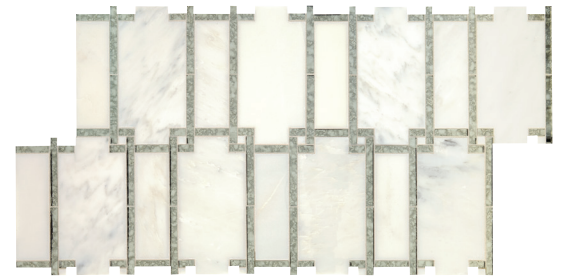

3 x 6 BEVEL LV19
BLACK ANTIQUE MIRROR
SHOWN IN 4-UP

LINEAR RANDOM MOSAIC LV20
M701 CARRARA WHITE WITH BLACK ANTIQUE MIRROR
SHEET SHOWN IN 4-UP

PETAL MOSAIC LV21
DIAMOND: M701 CARRARA WHITE
PETAL: M420 THASSOS WHITE
CROSS: BLACK ANTIQUE MIRROR
SHEET SHOWN IN 4-UP