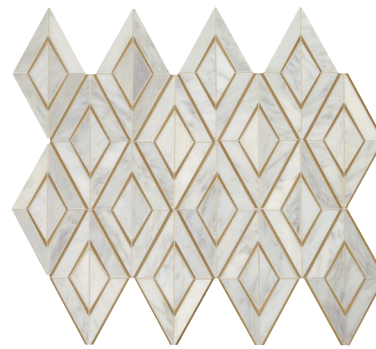

DIAMOND MOSAIC LV30
M190 FIRST SNOW WITH BRASS
SHEET SHOWN IN 4-UP