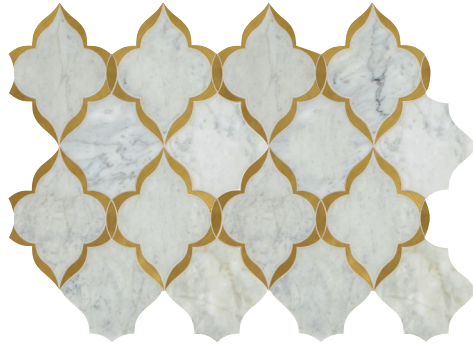

RADIANT MOSAIC LV24
M420 THASSOS WHITE AND
M701 WHITE CARRARA
SHEET SHOWN IN 4-UP

WINDBLOWN MOSAIC LV29
M475 CALACATTA GOLD
SHEET SHOWN IN 4-UP

IMAGINARE MOSAIC LV33
M420 THASSOS WHITE WITH M701 CARRARA
WHITE AND MOTHER OF PEARL
SHEET SHOWN IN 4-UP

Photo features Lavalier® Melody Mosaic and
Concrete Masonry® Sculpture Grey 16 x 36 on the floor.

SHAPESTRY MOSAIC LV32
M475 CALACATTA GOLD
WITH BRASS
SHEET SHOWN IN 4-UP

KAPALI MOSAIC LV34
M701 CARRARA WHITE WITH BRASS
SHEET SHOWN IN 4-UP