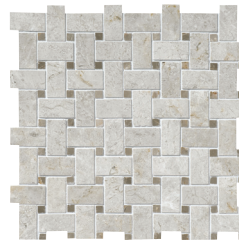

ARCTIC GRAY L757
1 x 1-7/8" & 3/8" x 3/8" – Dots
Basketweave Mosaic Polished
(12-3/4" x 12-3/4" Sheet)