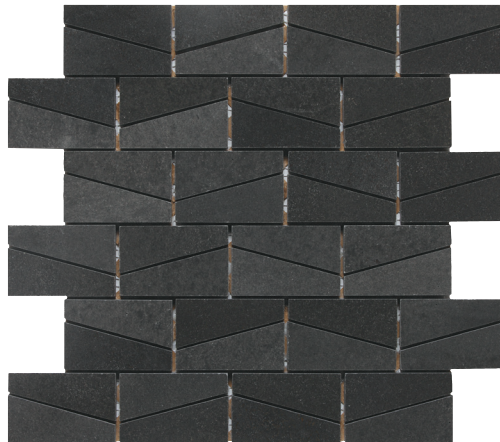

URBAN BLUESTONE L222
2" x 3" Wedge – Polished
(12" x 13-3/8" Sheet)