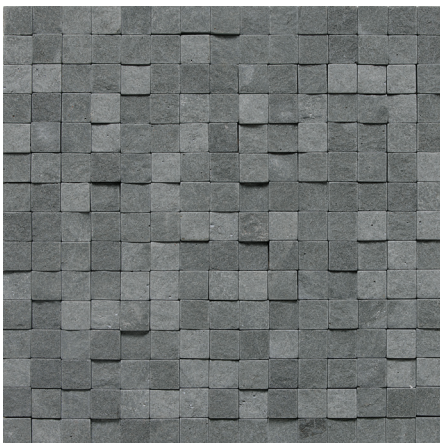

URBAN BLUESTONE L222*
3/4" x 3/4" High-Low – Split Face
(12" x 12" Sheet)