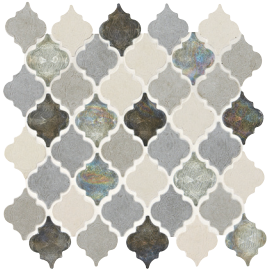

COORDINATING MOSAICS

FUSION BLANC DA15  
Large Chevron Mosaic – Honed  
(22" x 12" Sheet)

FUSION CREME DA17  
Large Chevron Mosaic – Honed  
(22" x 12" Sheet)

FUSION GRIS DA16  
Large Chevron Mosaic – Honed  
(22" x 12" Sheet)

FUSION BRUN DA18  
Large Chevron Mosaic – Honed  
(22" x 12" Sheet)

GRIS ET BLANC DA19  
2 Baroque Mosaic  
Cast Stone & Iridescent Glass  
(13" x 11" Sheet)

BLANC ET BEIGE DA20  
2 Baroque Mosaics  
Cast Stone & Iridescent Glass  
(13" x 11" Sheet)