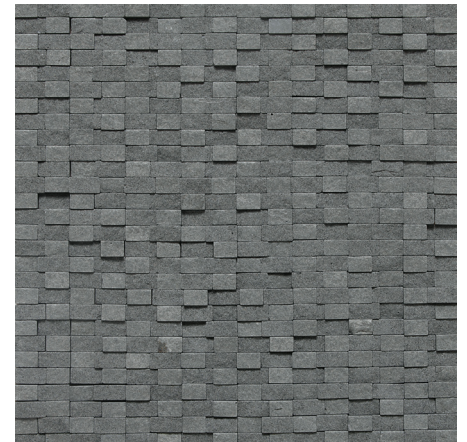

URBAN BLUESTONE L222
3/8" Random Brick-joint – Split Face
(11" x 11" Sheet)