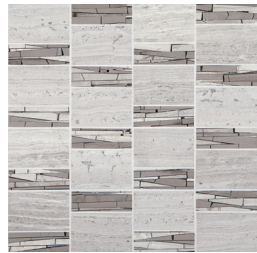

CHENILLE WHITE L191
1" x 2" x 3" Abstract Mosaic – Polished
(12" x 12" Sheet)