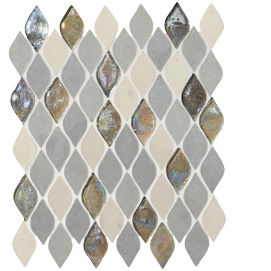

GRIS ET BLANC DA19
2 Rain Drop Mosaic
Cast Stone & Iridescent Glass
(12" x 14" Sheet)