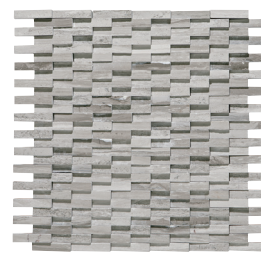

CHENILLE WHITE L191
2" x 3/8" Cladding Mosaic – Polished
(12" x 13" Sheet)