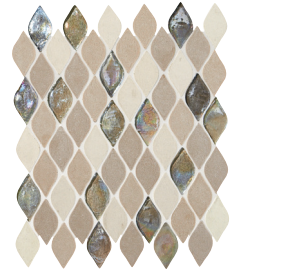

BLANC ET BEIGE DA20
2 Rain Drop Mosaic
Cast Stone & Iridescent Glass
(12" x 14" Sheet)

NOTES

Natural stone products inherently lack uniformity and are subject to variation in aesthetics (color, shade, finish, etc.) and performance (hardness, strength, slip resistance, etc.). Natural stone products do not meet minimum coefficient of friction thresholds recommended by safety standard setting organizations. No warranties, expressed or implied, relative to merchantability or fitness for a particular purpose are made regarding the natural stone products distributed by Dal-Tile. Check local building codes prior to specification or installation to verify that product technical characteristics comply with required parameters.

The existence and dimensions of a bevel may vary from lot to lot. Be sure to request a sample of the specific lot you are planning to order if the bevel is an important feature of your job.

For additional application and technical information, refer to the "Stone Usage Guide" at daltile.com/sug.