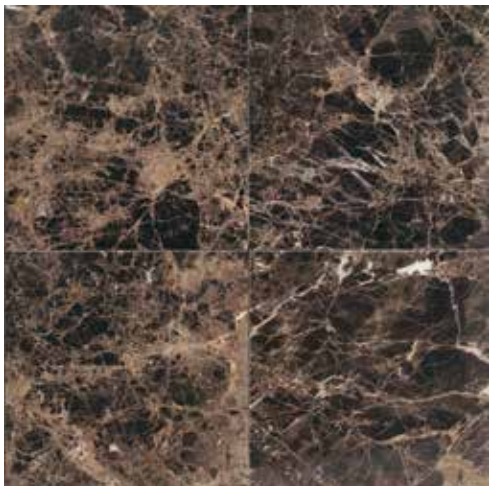

EMPERADOR DARK M725

EMPERADOR DARK M725
18" x 18" & 12" x 12" – Polished

SLAB