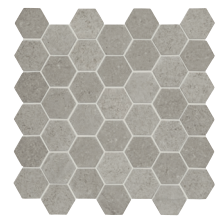

12" x 24" & 3" x 9" – Polished & Honed

2" Hex Mosaic –  
Honed M017

Pebble Mosaic –  
Tumbled M017

3/8" x 12" Thin Pencil Rail –  
Honed M017

CIRRUS STORM M018

12" x 24" & 3" x 9" – Polished & Honed

2" Hex Mosaic  
Blend – Honed DA32

Pebble Blend  
Mosaic – Tumbled  
DA33

3/8" x 12" Thin Pencil Rail –  
Honed M018

CUMULUS GREY M019

12" x 24" & 3" x 9" – Polished & Honed

2" Hex Mosaic –  
Honed M019

Pebble Blend  
Mosaic – Tumbled  
DA52