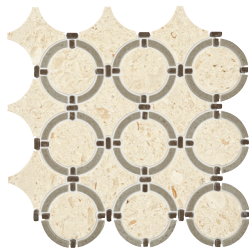

CUMULUS GREY BLEND DA39
Linked Ring Mosaic – Honed