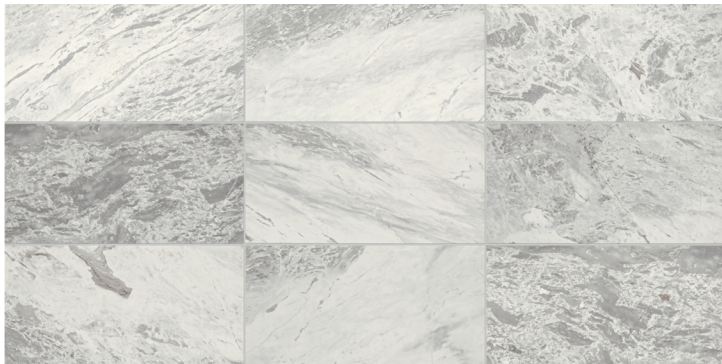

3/8" x 12  
Thin  
Pencil Rail

FINISHES: HONED | POLISHED

COLOR PALETTE

STRATUS WHITE

CIRRUS STORM

CUMULUS GREY

MARBLE

STRATUS WHITE M017