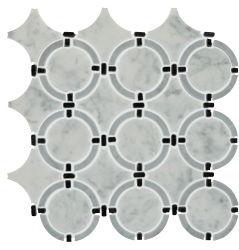

## DECORATIVE ACCENTS

STRATUS WHITE BLEND DA34  
Linear Random Mosaic – Polished

STRATUS WHITE BLEND DA37  
Linked Ring Mosaic – Honed

STRATUS WHITE BLEND DA40  
Arabesque Mosaic – Honed

CIRRUS STORM BLEND DA35  
Linear Random Mosaic – Polished