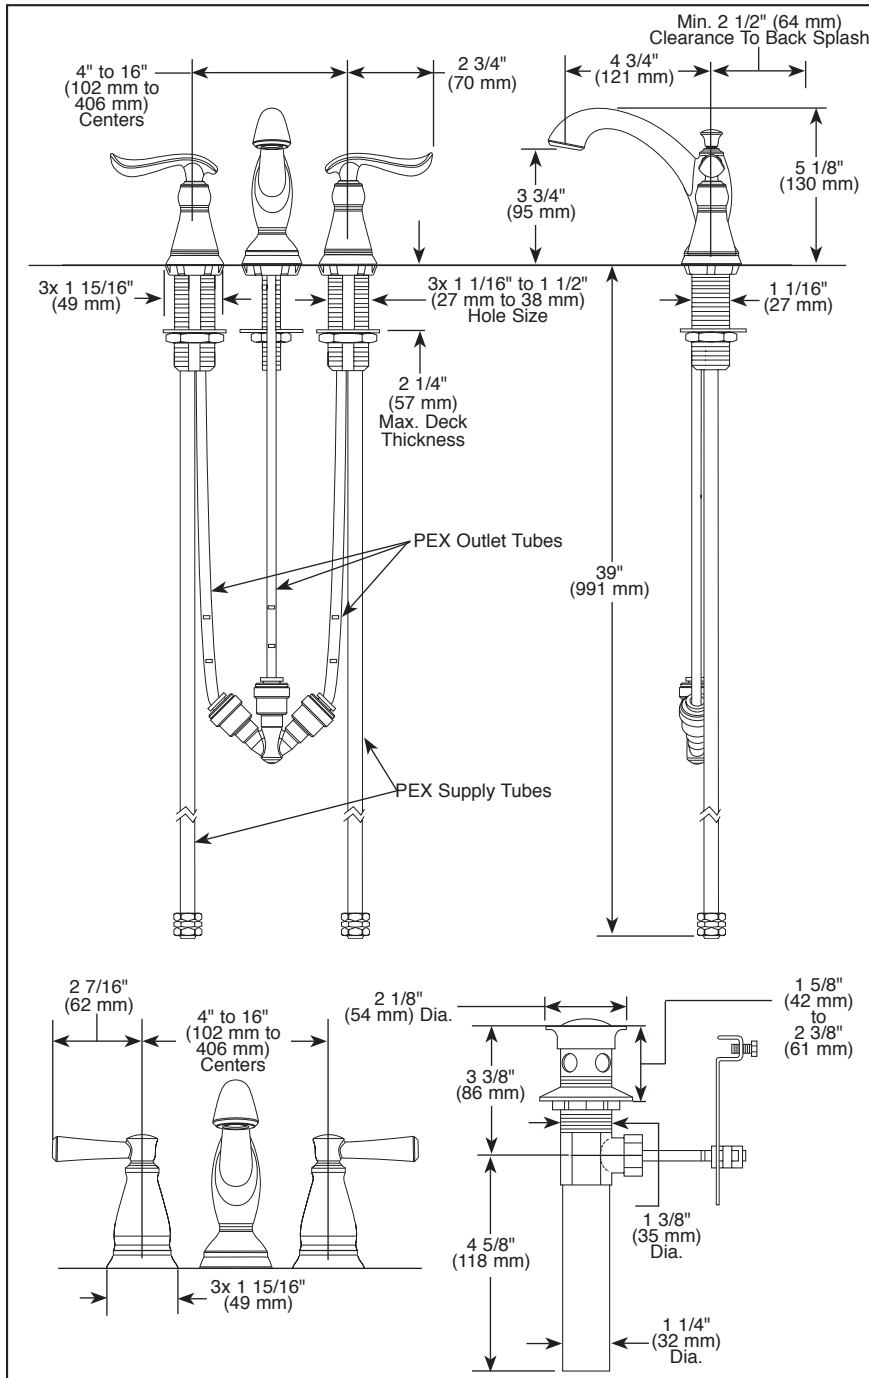

▲ Designate proper finish suffix

Delta reserves the right (1) to make changes in specifications and materials, and (2) to change or discontinue models, both without notice or obligation. Dimensions are for reference only. See current full-line price book or www.deltafaucet.com for finish options and product availability.

Delta Faucet Company

55 E. 111th Street, Indianapolis, IN 46280
350 South Edgeware Road, St. Thomas, ON N5P 4L1
© 2020 Delta Faucet Company