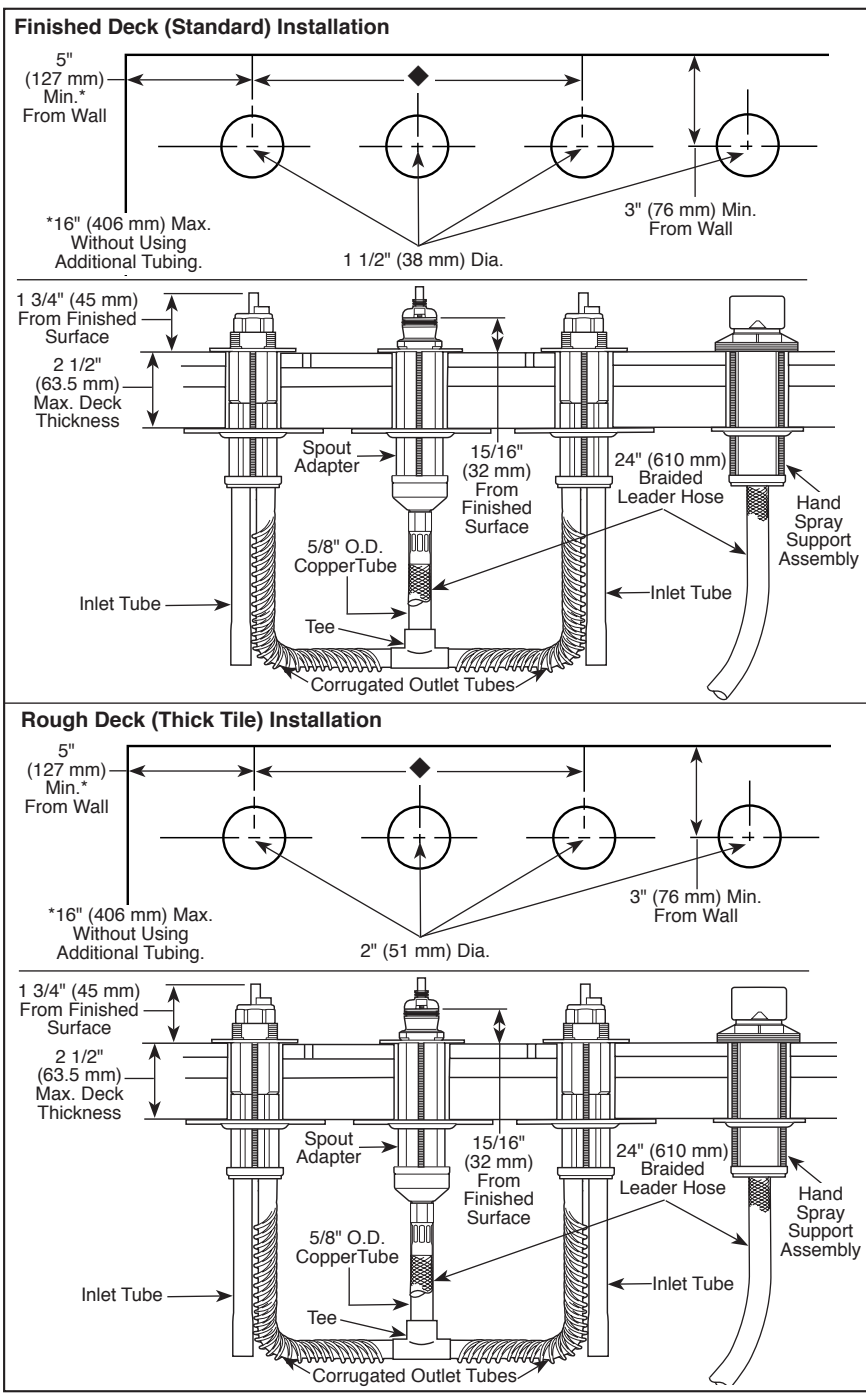

ROUGH-IN KIT

- Two Handle Diverter Roman Tub Rough-In Kit
- Flexible Deck or Ledge Mount
- Adjustable Rough-In for Thin or Thick Deck Installations
- Installed Before Mud and tile Applied in Thick Deck Situation
- Four Hole Installation
- 16" (406 mm) Maximum Widespread (without using additional tubing)
- Temperature and Volume Controlled with Handles
- Trim Kit Must Also be Ordered to Complete Installation

Submitted Model No.: _____

Specific Features: _____

STANDARD SPECIFICATIONS

- Washerless.
- Four hole installation.
- 5/8" O.D. copper supply inlet/outlet tubes-R4707 outlet tubes are corrugated copper.
- Widespread 16" (406 mm) maximum centers without using additional tubing.
- Flexible deck or ledge mount installation.
- Solid fabricated brass end valves and spout body.
- Control mechanism shall be of the rotating cylinder type with ceramic plate and 180° rotation, with replaceable ceramic seats operating in stainless steel lined sockets.
- Hot and cold stems are interchangeable.
- Temperature and volume controlled with handles.
- All operating parts shall be replaceable from the top.

COMPLIES WITH:

- ASME A112.18.1 / CSA B125.1

55 E. 1111th Street, Indianapolis, Indiana 46280
 350 South Edgeware Road, St. Thomas, ON N5P 4L1
 © 2016 Masco Corporation of Indiana

Delta reserves the right (1) to make changes in specifications and materials, and (2) to change or discontinue models, both without notice or obligation. Dimensions are for reference only. See current full-line price book or www.deltafaucet.com for finish options and product availability.
 DSP-B-R4707 Rev. D