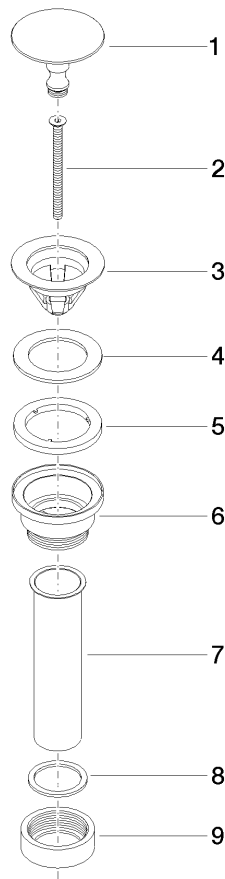

**Product specifications**

- Min. basin thickness 5/8"
- can not be closed

**Commonly used with basins without overflow.**

Bath & Spa

**VAIA Drain, Umbrella drain, can not be closed 1 1/4"**

Article number: 10126970ff0010

---

**Surfaces**

- chrome 10126970-000010
- matt platinum 10126970-060010
- 10126970-990010

**Exploded assembly drawing**

**Order quantity**

| <b>No.</b> | <b>Article number</b> | <b>Name</b> | <b>Installation quantity</b> |
|------------|-----------------------|-------------|------------------------------|
| 1          | 093120097ff           | plug        | 1                            |
| 2          | 09303017990           | screw       | 1                            |
| 3          | 091101038ff           | cup         | 1                            |
| 4          | 09140506190           | seal        | 1                            |
| 5          | 09140315390           | seal        | 1                            |
| 6          | 091110156ff           | connection  | 1                            |
| 7          | 092820055ff           | pipe        | 1                            |
| 8          | 09140506290           | seal        | 1                            |
| 9          | 092330073ff           | nut         | 1                            |