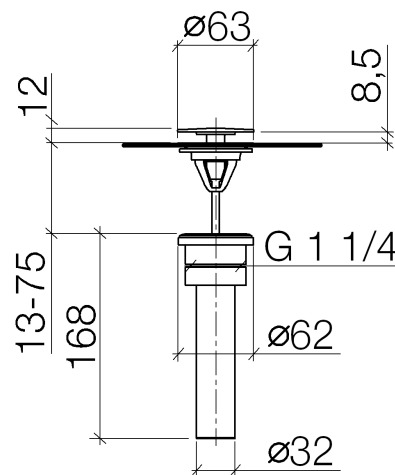

**Product specifications**

- Min. basin thickness 5/8"
- can not be closed

**Commonly used with basins without overflow.**

Bath & Spa

**VAIA Drain, Umbrella drain, can not be closed 1 1/4"**

Article number: 10126970ff0010

---

**Surfaces**

- chrome 10126970-000010
- matt platinum 10126970-060010
- 10126970-990010

**Exploded assembly drawing**

**Order quantity**

| <b>No.</b> | <b>Article number</b> | <b>Name</b> | <b>Installation quantity</b> |
|------------|-----------------------|-------------|------------------------------|
| 1          | 093120097ff           | plug        | 1                            |
| 2          | 09303017990           | screw       | 1                            |
| 3          | 091101038ff           | cup         | 1                            |
| 4          | 09140506190           | seal        | 1                            |
| 5          | 09140315390           | seal        | 1                            |
| 6          | 091110156ff           | connection  | 1                            |
| 7          | 092820055ff           | pipe        | 1                            |
| 8          | 09140506290           | seal        | 1                            |
| 9          | 092330073ff           | nut         | 1                            |