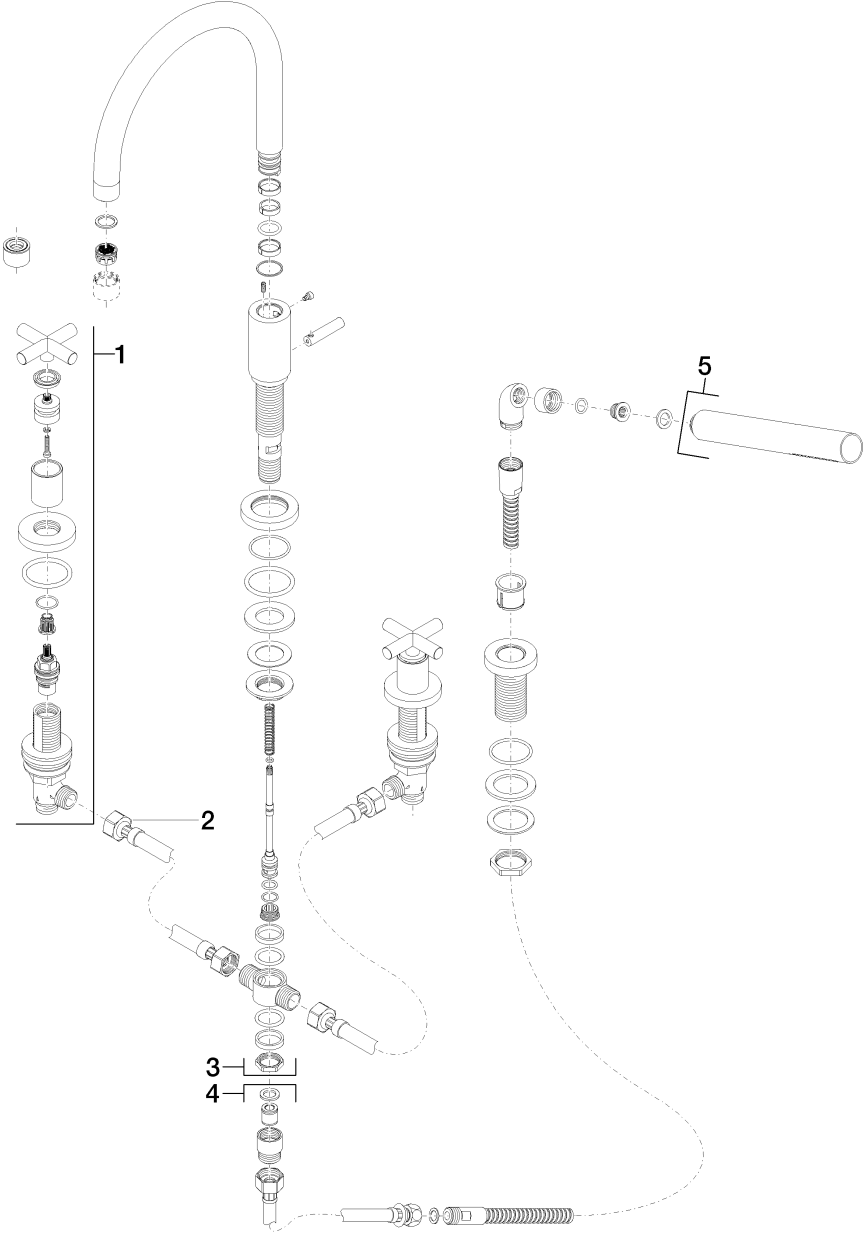

Exploded assembly drawing

Order quantity

No.	Article number	Name	Installation quantity
1	20000892ff	side panel	2
2	1250297090	hose	2
3	13512892ff	spout	1
4	27702979ff	shower set	1
5	28013979ff	shower	1