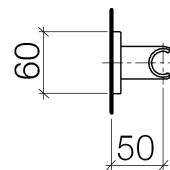

Product specifications

- Flange 2-3/8" x 2-3/8"

Surfaces

- chrome 28050980-00
- matt platinum 28050980-06

Exploded assembly drawing

Order quantity

| No. | Article number | Name | Installation quantity |
|------------|-----------------------|-------------|------------------------------|
| 1 | 0530310250090 | fixing set | 1 |
| 2 | 09301104190 | disc | 1 |
| 3 | 09311102690 | pin | 1 |
| 4 | 09303005490 | screw | 1 |
| 5 | 092798002ff | rosette | 1 |
| 6 | 09184007890 | sleeve | 1 |
| 7 | 091720035ff | holder | 1 |
| 8 | 0431111120090 | pin | 1 |