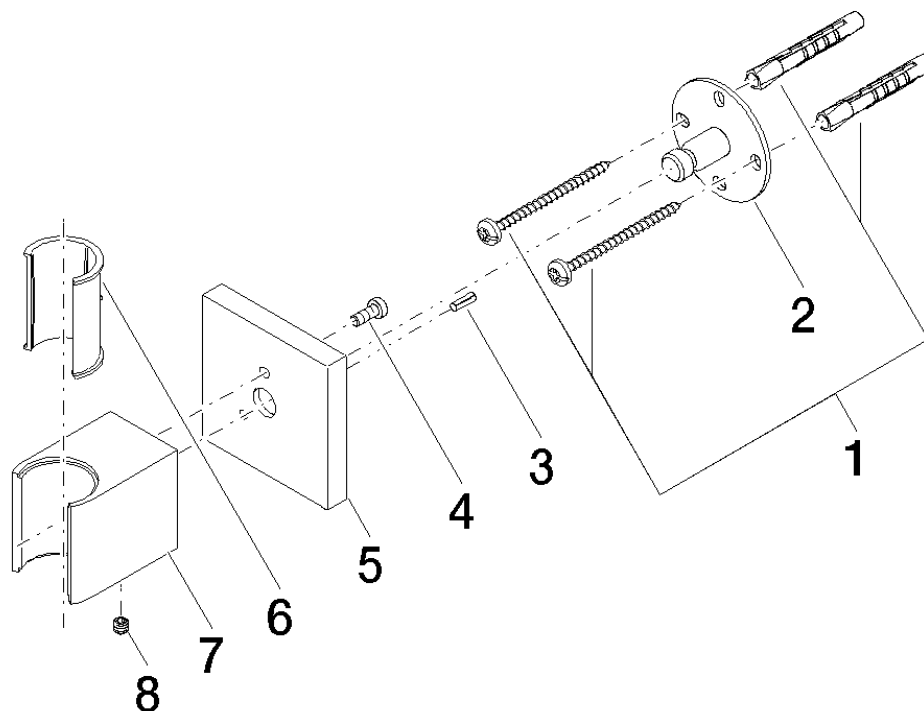

Product specifications

- Flange 2-3/8" x 2-3/8"

Surfaces

- chrome 28050980-00
- matt platinum 28050980-06

Exploded assembly drawing

Order quantity

| No. | Article number | Name | Installation quantity |
|------------|-----------------------|-------------|------------------------------|
| 1 | 0530310250090 | fixing set | 1 |
| 2 | 09301104190 | disc | 1 |
| 3 | 09311102690 | pin | 1 |
| 4 | 09303005490 | screw | 1 |
| 5 | 092798002ff | rosette | 1 |
| 6 | 09184007890 | sleeve | 1 |
| 7 | 091720035ff | holder | 1 |
| 8 | 0431111120090 | pin | 1 |