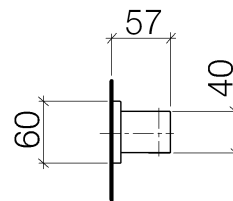

Product specifications

- Flange 2-3/8" x 2-3/8"

Surfaces

- chrome 28050980-00
- matt platinum 28050980-06

Exploded assembly drawing

Order quantity

| No. | Article number | Name | Installation quantity |
|------------|-----------------------|-------------|------------------------------|
| 1 | 0530310250090 | fixing set | 1 |
| 2 | 09301104190 | disc | 1 |
| 3 | 09311102690 | pin | 1 |
| 4 | 09303005490 | screw | 1 |
| 5 | 092798002ff | rosette | 1 |
| 6 | 09184007890 | sleeve | 1 |
| 7 | 091720035ff | holder | 1 |
| 8 | 0431111120090 | pin | 1 |