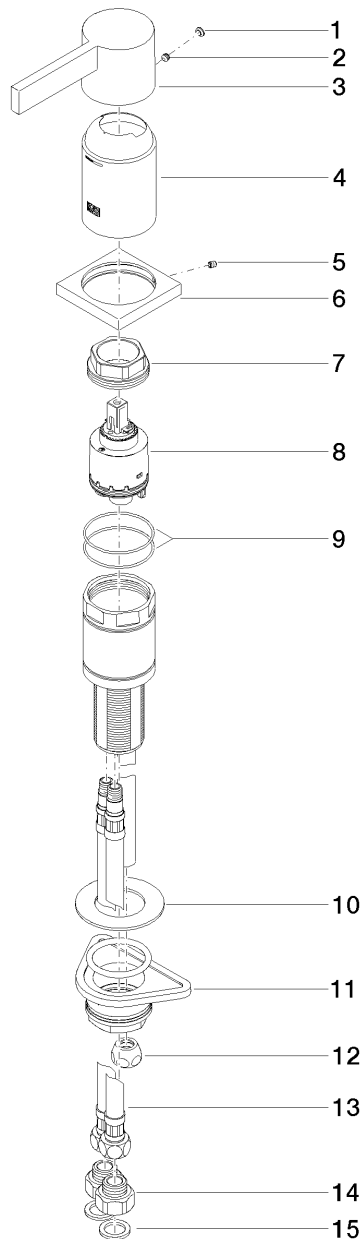

IMO Deck-mounted single-lever bath mixer
Article number: 29300670

Exploded assembly drawing

IMO Deck-mounted single-lever bath mixer

Article number: 29300670

Order quantity

No.	Article number	Name	Installation quantity
1	90312008700ff	plug	1
2	09311106390	pin	1
3	092067007ff	handle	1
4	092830037ff	cover	1
5	09311104490	pin	1
6	092767016ff	rosette	1
7	09240444890	nut	1
8	9015050390090	cartridge	1
9	09141020190	seal	1
10	09301106090	disc	1
11	0423100440290	fixing set	1
12	0423300410090	threaded connector	1
13	0430040210090	hose	2
14	092403185ff	nipple	2
15	09140500490	seal	2

IMO Deck-mounted single-lever bath mixer

Article number: 29300670

Flow rate chart