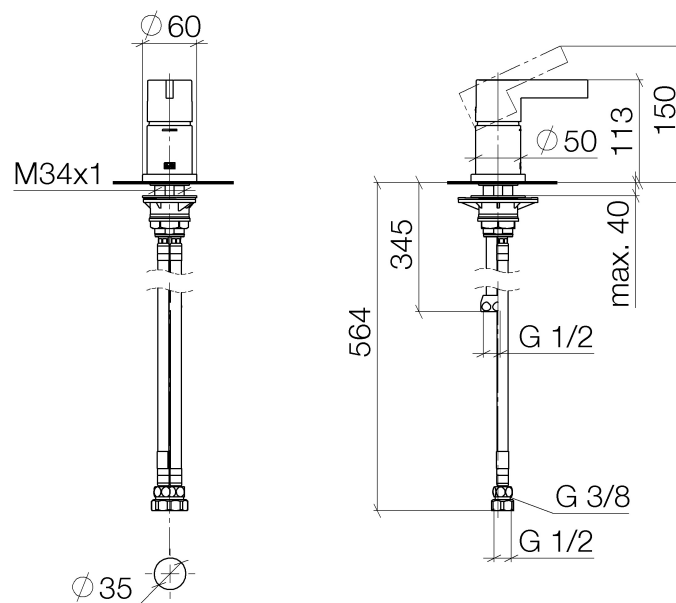

IMO Deck-mounted single-lever bath mixer
Article number: 29300670

Exploded assembly drawing

IMO Deck-mounted single-lever bath mixer

Article number: 29300670

Order quantity

No.	Article number	Name	Installation quantity
1	90312008700ff	plug	1
2	09311106390	pin	1
3	092067007ff	handle	1
4	092830037ff	cover	1
5	09311104490	pin	1
6	092767016ff	rosette	1
7	09240444890	nut	1
8	9015050390090	cartridge	1
9	09141020190	seal	1
10	09301106090	disc	1
11	0423100440290	fixing set	1
12	0423300410090	threaded connector	1
13	0430040210090	hose	2
14	092403185ff	nipple	2
15	09140500490	seal	2

IMO Deck-mounted single-lever bath mixer

Article number: 29300670

Flow rate chart