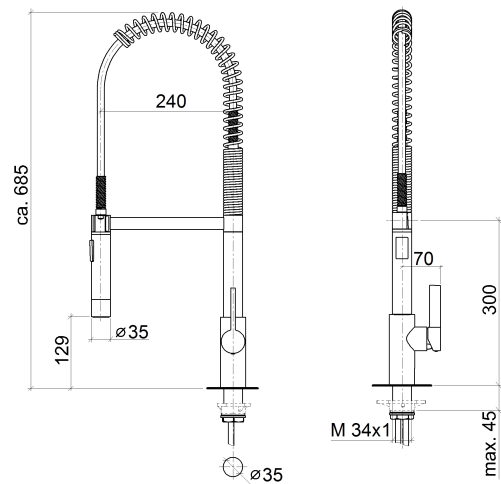

Surfaces

• chrome	33860875-000010
• matt platinum	33860875-060010
• platinum	33860875-080010