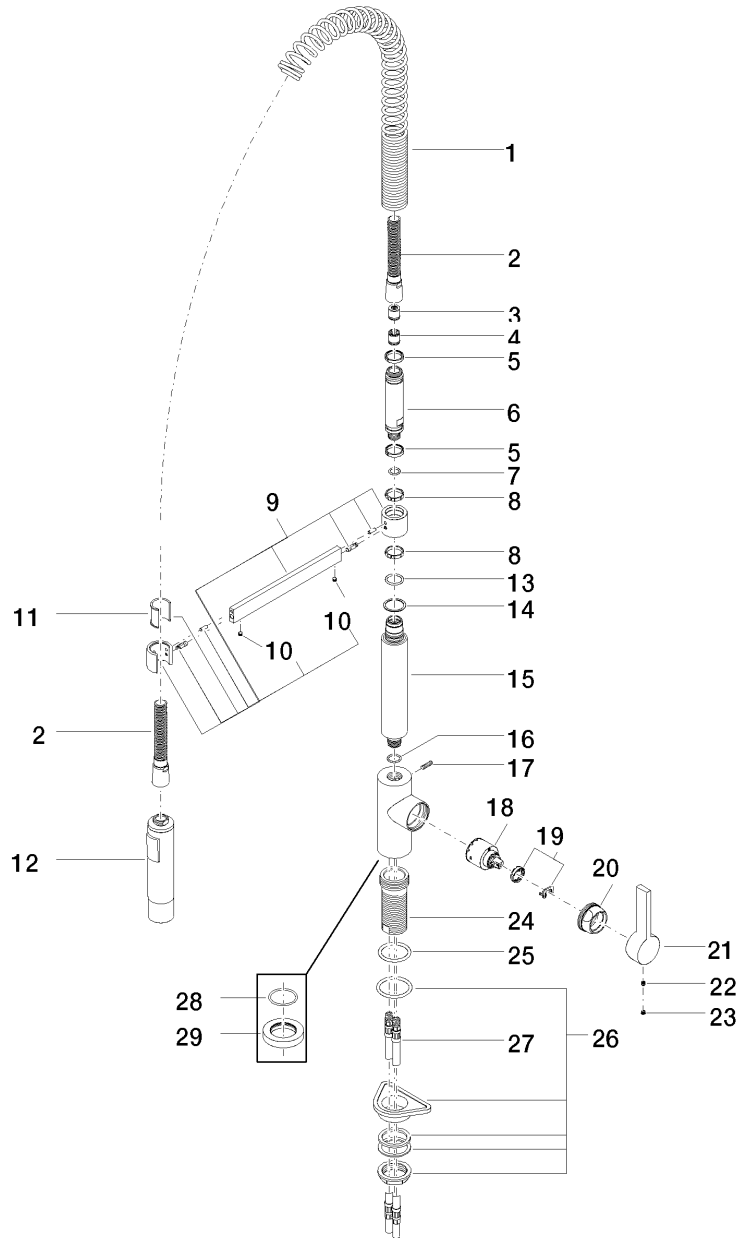

#### • 9-1/2" Projection

- Pivotal 360°
- Aerated stream and spray mode
- Total height 27"
- Height to aerator/spout outlet 5-1/8"
- 1-3/8" hole diameter
- 2x 3/8" US flexible supply lines
- Hand spray with descaling system
- Water flow rate limited to max. 1.5 gpm
- low lead compliant

**Exploded assembly drawing**

**Order quantity**

<b>No.</b>	<b>Article number</b>	<b>Name</b>	<b>Installation quantity</b>
1	09160203590	spring	1
2	093002065ff	hose	1
3	09230108090	back-flow preventer	1
4	09230114190	back-flow preventer	1
5	09141502490	ring	2
6	09300106710ff	adaptor	1
7	09141007790	seal	1
8	09281018190	ring	2
9	04172002900ff	holder	1
10	0431111120090	pin	2
11	09184011890	sleeve	1
12	04121109210ff	shower	1
13	09141010090	seal	1
14	09281012290	ring	1
15	09111007210ff	connection	1
16	09141005590	seal	1
17	0431111130090	pin	1
18	9015050610090	cartridge	1
19	0428101480090	accessories	1
20	092404107ff	nut	1
21	092079040ff	handle	1
22	09311103090	pin	1
23	09312010990	plug	1
24	0930011112090	sleeve	1
25	09141003690	seal	1
26	0423100440290	fixing set	1
27	0430040450090	hose	2
28	09141014990	seal	1
29	092810035ff	rosette	1