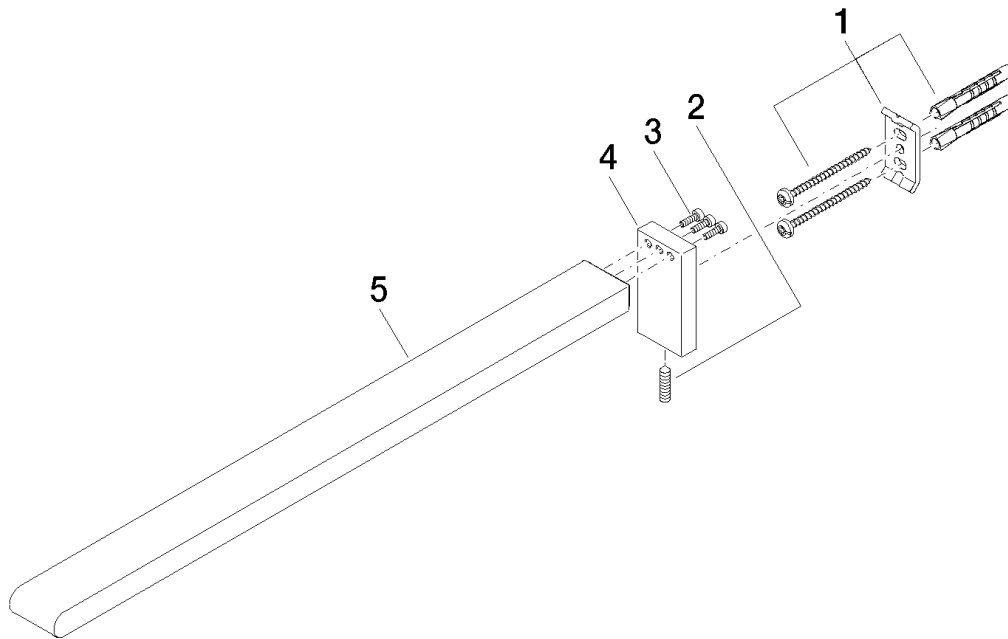

Product specifications

- Width 1-1/8"
- Height 2-3/8"
- 15-3/4" Projection

Surfaces

- chrome 83211670-00
- matt platinum 83211670-06

Exploded assembly drawing

Order quantity

No.	Article number	Name	Installation quantity
1	0517207360090	fixing set	1
2	0431111130090	pin	1
3	081767508ff	holder	1
3	09303016790	screw	3
4	081767507ff	bar	1