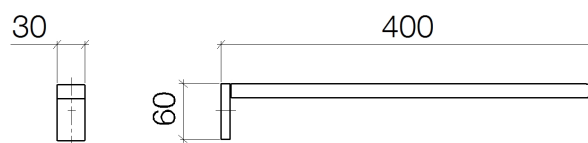

Product specifications

- Width 1-1/8"
- Height 2-3/8"
- 15-3/4" Projection

Surfaces

- chrome 83211670-00
- matt platinum 83211670-06

Exploded assembly drawing

Order quantity

No.	Article number	Name	Installation quantity
1	0517207360090	fixing set	1
2	0431111130090	pin	1
3	081767508ff	holder	1
3	09303016790	screw	3
4	081767507ff	bar	1