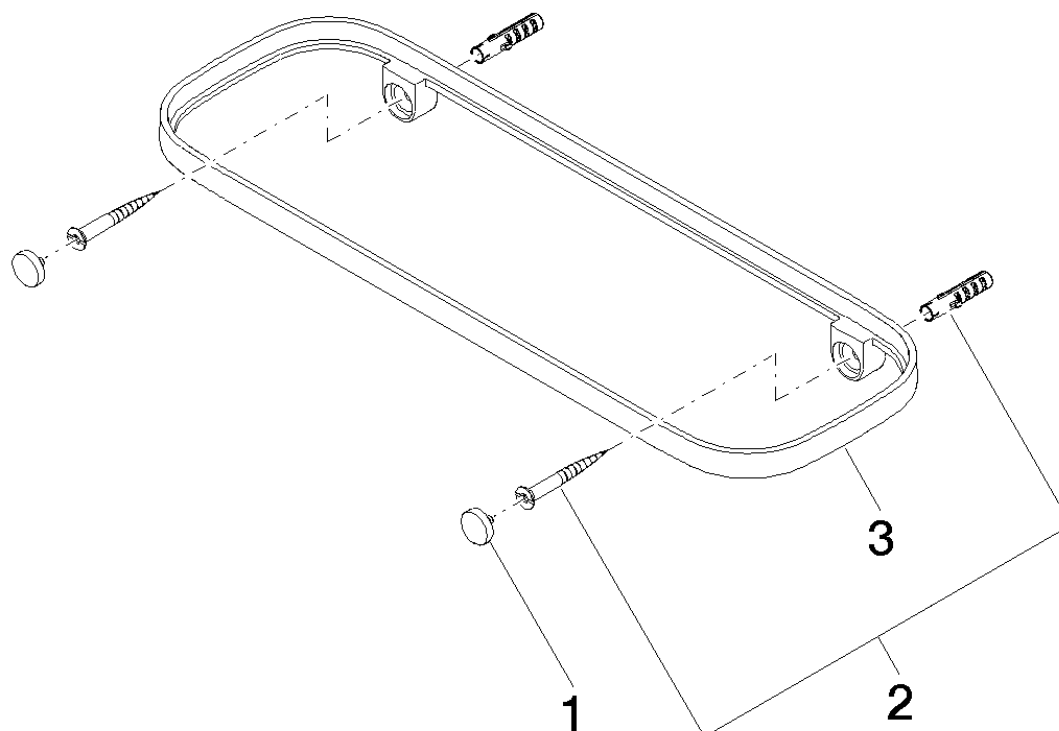

**Gentle Shelf, wall model 300mm**

Article number: 83482970

**Exploded assembly drawing**

## Gentle Shelf, wall model 300mm

Article number: 83482970

### Order quantity

No.	Article number	Name	Installation quantity
1	90303052000ff	set	1
2	0530310020090	fixing set	1
3	081797578ff	holder	1