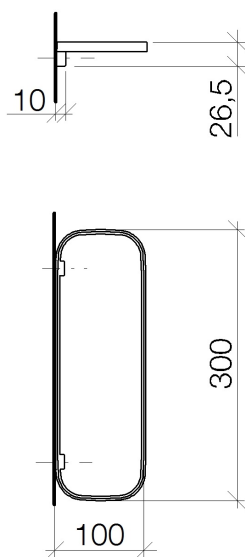

**Gentle Shelf, wall model 300mm**

Article number: 83482970

**Exploded assembly drawing**

## Gentle Shelf, wall model 300mm

Article number: 83482970

### Order quantity

No.	Article number	Name	Installation quantity
1	90303052000ff	set	1
2	0530310020090	fixing set	1
3	081797578ff	holder	1