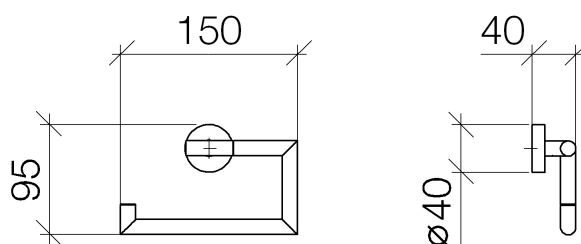

Product specifications

- width 150mm
- height 95 mm
- rosette Ø 40 mm
- 40 mm projection

Surfaces

- chrome 83500979-00
- platinum matt 83500979-06

Exploded assembly drawing

Order quantity

No.	Article number	Name	Installation quantity
1	90282262600ff	holder	1
2	05179756101ff	holder	1
3	09311103890	pin	2
4	09141006090	seal	1
5	082797500ff	rosette	1
6	08301151690	ring	1
7	0517975010190	fixing set	1
8	08179755990	holder	1
9	08179750107	holder	1
10	0530310250090	fixing set	1
11	0530115190090	disc	1