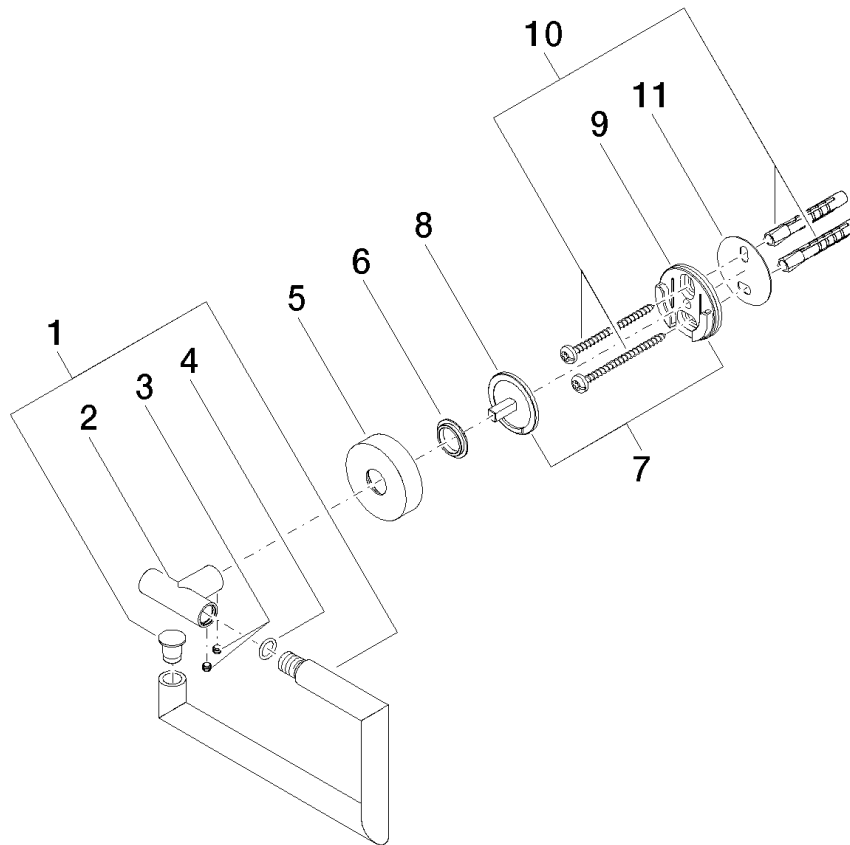

Product specifications

- width 150mm
- height 95 mm
- rosette Ø 40 mm
- 40 mm projection

Surfaces

- chrome 83500979-00
- platinum matt 83500979-06

Exploded assembly drawing

Order quantity

No.	Article number	Name	Installation quantity
1	90282262600ff	holder	1
2	05179756101ff	holder	1
3	09311103890	pin	2
4	09141006090	seal	1
5	082797500ff	rosette	1
6	08301151690	ring	1
7	0517975010190	fixing set	1
8	08179755990	holder	1
9	08179750107	holder	1
10	0530310250090	fixing set	1
11	0530115190090	disc	1