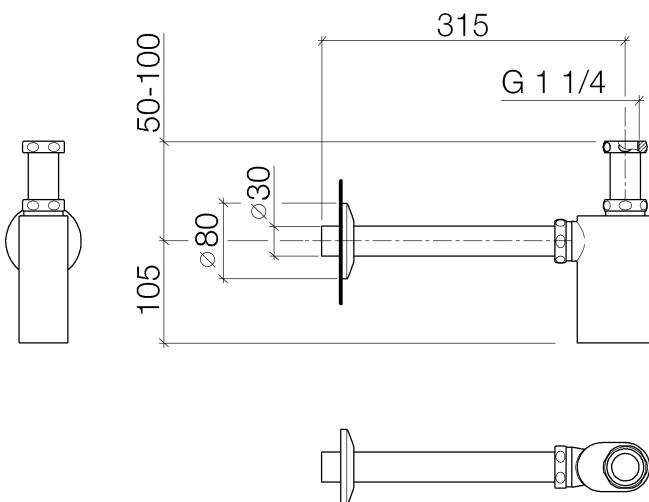

Sink - Madison
Lavatory siphon 1 1/4" - polished chrome
Article number: 10 040 970-00

- Flange diameter 3-1/8"

polished chrome

Dimensional drawing

All dimensions in mm / inch = mm x 0,0394

Sink - Madison

Lavatory siphon 1 1/4" - polished chrome

Article number: 10 040 970-00

Sink - Madison
Lavatory siphon 1 1/4" - polished chrome
Article number: 10 040 970-00

Other surface finishes

platinum matte
10 040 970-06

platinum
10 040 970-08

Durabrass
10 040 970-09

Sink - Madison

Lavatory siphon 1 1/4" - polished chrome

Article number: 10 040 970-00

Spare parts list

Number	Item Number	Designation	Number of units
1	09 28 23 005-00	Pipe - polished chrome	1
2	09 14 05 017 90	seal	1
3	09 23 30 015-00	Nut 1 1/4" - polished chrome	3
4	09 28 10 003 90	ring	1
5	09 14 05 016 90	Washer NBR 70 39,0 x 29,0 x 2,0 mm -	2
6	09 28 23 006 90	pipe	1
7	09 19 22 080-00	casing	1
8	09 28 23 002-00	pipe	1
9	04 27 01 015 00-00	rosette	1