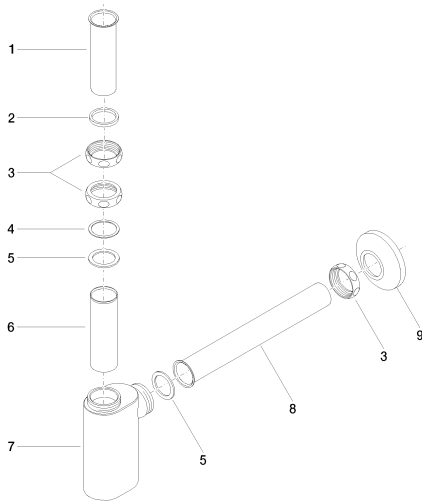

Sink - Madison
Lavatory siphon 1 1/4" - polished chrome
Article number: 10 040 970-00

- Flange diameter 3-1/8"

polished chrome

Dimensional drawing

All dimensions in mm / inch = mm x 0,0394

Sink - Madison

Lavatory siphon 1 1/4" - polished chrome

Article number: 10 040 970-00

Sink - Madison
Lavatory siphon 1 1/4" - polished chrome
Article number: 10 040 970-00

Other surface finishes

platinum matte
10 040 970-06

platinum
10 040 970-08

Durabrass
10 040 970-09

Sink - Madison

Lavatory siphon 1 1/4" - polished chrome

Article number: 10 040 970-00

Spare parts list

Number	Item Number	Designation	Number of units
1	09 28 23 005-00	Pipe - polished chrome	1
2	09 14 05 017 90	seal	1
3	09 23 30 015-00	Nut 1 1/4" - polished chrome	3
4	09 28 10 003 90	ring	1
5	09 14 05 016 90	Washer NBR 70 39,0 x 29,0 x 2,0 mm -	2
6	09 28 23 006 90	pipe	1
7	09 19 22 080-00	casing	1
8	09 28 23 002-00	pipe	1
9	04 27 01 015 00-00	rosette	1