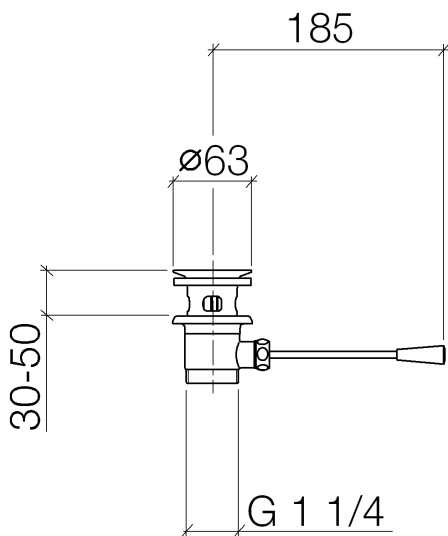

Sink - CL.1

Drain 1 1/4" - polished chrome

Article number: 10 300 970-00

- Length of manual lever 7-1/4"
- European drain with overflow
- Suitable only for basins with overflow.

polished chrome

Accessory is required for this item.

## Dimensional drawing

All dimensions in mm / inch = mm x 0,0394

Sink - CL.1

Drain 1 1/4" - polished chrome

Article number: 10 300 970-00

### Required article

09 14 05 016 90  
Washer NBR 70 39,0 x 29,0 x  
2,0 mm -

09 23 30 015-00  
Nut 1 1/4" - polished chrome

09 28 23 005-00  
Pipe - polished chrome

Sink - CL.1

Drain 1 1/4" - polished chrome

## Spare parts list

Number	Item Number	Designation	Number of units
1	90 11 01 026 00-00	cup	1
2	04 31 20 016 00-00	plug	1
3	04 28 10 026 00 90	accessories	1
4	09 14 03 025 90	seal	1
5	09 11 01 023-00	cup	1
6	09 14 05 040 90	seal	1
7	09 31 09 055-00	pull-rod	1
8	09 30 11 049 90	disc	1
9	09 23 30 003-00	nut	1
10	09 20 01 040-00	handle	1