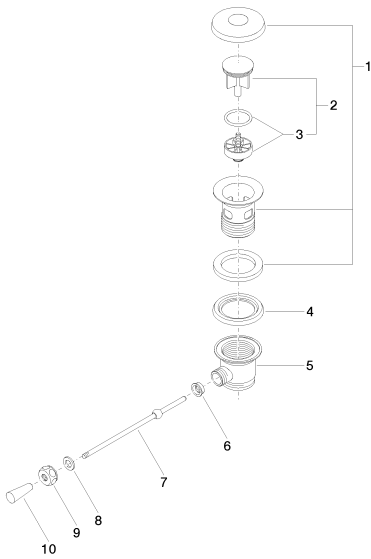

### Required article

09 14 05 016 90  
Washer NBR 70 39,0 x 29,0 x  
2,0 mm -

09 23 30 015-00  
Nut 1 1/4" - polished chrome

09 28 23 005-00  
Pipe - polished chrome

Sink - CL.1

Drain 1 1/4" - polished chrome

## Spare parts list

Number	Item Number	Designation	Number of units
1	90 11 01 026 00-00	cup	1
2	04 31 20 016 00-00	plug	1
3	04 28 10 026 00 90	accessories	1
4	09 14 03 025 90	seal	1
5	09 11 01 023-00	cup	1
6	09 14 05 040 90	seal	1
7	09 31 09 055-00	pull-rod	1
8	09 30 11 049 90	disc	1
9	09 23 30 003-00	nut	1
10	09 20 01 040-00	handle	1