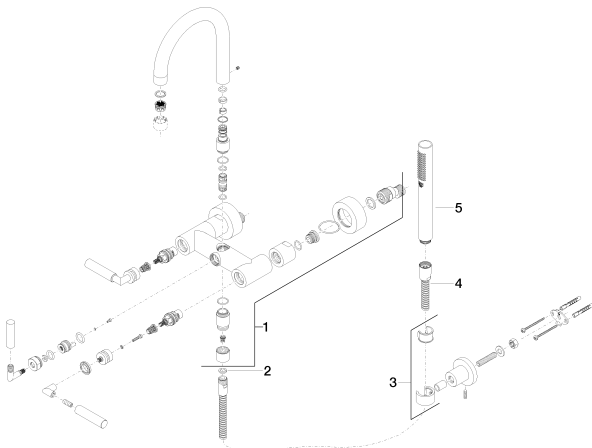

## Bathtub - Tara.

Tub mixer for wall-mounted installation with hand shower set - polished chrome

Article number: 25 133 882-00

- 9-1/2" Projection
- Spout: Round aerated stream
- Hand shower set: Standard spray
- Hand shower set with anti-scale technology
- Tub / shower diverter
- Flanges Ø 2-1/2"
- Wall bracket with flange Ø 2"
- 1/2" connection
- Center to center 5-7/8" ± 6"
- Metal shower hose 49-1/4" with anti-twist device
- Water flow rate limited to max. 5.8 gpm
- Handshower flow rate max. 1.8 gpm
- Fittings group in compliance with DIN 4109: 1
- (ADA)
- NOTE: Local building codes may require the use of an anti-scald device. Please refer to remote pressure balance valve (35 910 970 90)
- Internal backflow preventer.
- Combination with risers possible on request (x-TRA SERVICE).

## Flow rate chart

Bathtub - Tara.

Tub mixer for wall-mounted installation with hand shower set - polished chrome

Article number: 25 133 882-00

### Required article

35 080 970-90 0010

Rough-in adapter -

Bathtub - Tara.

Tub mixer for wall-mounted installation with hand shower set - polished chrome

Article number: 25 133 882-00

### Spare parts list

Number	Item Number	Designation	Number of units
1	25 100 882-00	shower set	1
2	09 14 20 026 90	seal	1
3	28 050 892-00	Wall bracket - polished chrome	1
4	09 30 02 072-00	Metal shower hose 1/2" x 3/8" x 49-1/4" - polished chrome	1
5	28 013 979-00	Baton hand shower - polished chrome	1