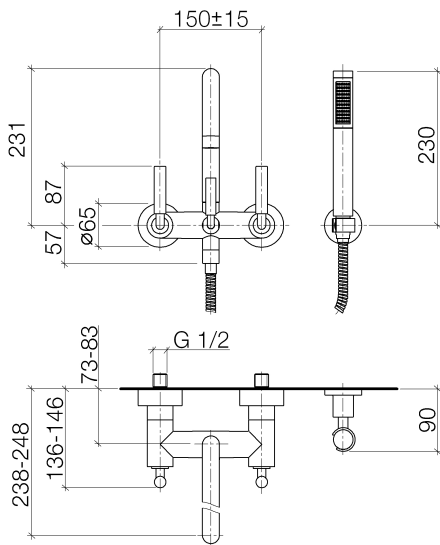

## Bathtub - Tara.

Tub mixer for wall-mounted installation with hand shower set - polished chrome

Article number: 25 133 882-00

- 9-1/2" Projection
- Spout: Round aerated stream
- Hand shower set: Standard spray
- Hand shower set with anti-scale technology
- Tub / shower diverter
- Flanges Ø 2-1/2"
- Wall bracket with flange Ø 2"
- 1/2" connection
- Center to center 5-7/8" ± 6"
- Metal shower hose 49-1/4" with anti-twist device
- Water flow rate limited to max. 5.8 gpm
- Handshower flow rate max. 1.8 gpm
- Fittings group in compliance with DIN 4109: 1
- (ADA)
- NOTE: Local building codes may require the use of an anti-scald device. Please refer to remote pressure balance valve (35 910 970 90)
- Internal backflow preventer.
- Combination with risers possible on request (x-TRA SERVICE).

## Bathtub - Tara.

Tub mixer for wall-mounted installation with hand shower set - polished chrome

Article number: 25 133 882-00

## Dimensional drawing

All dimensions in mm / inch = mm x 0,0394

## Flow rate chart

Bathtub - Tara.

Tub mixer for wall-mounted installation with hand shower set - polished chrome

Article number: 25 133 882-00