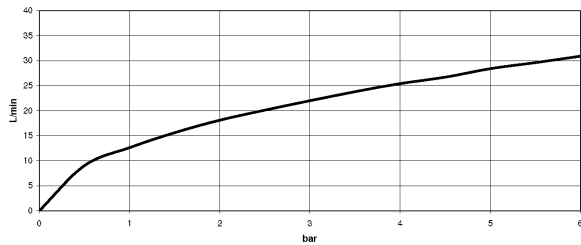

Bathtub - Tara.

Tub mixer for wall-mounted installation with hand shower set - polished chrome

Article number: 25 133 882-00

Dimensional drawing

All dimensions in mm / inch = mm x 0,0394

Flow rate chart