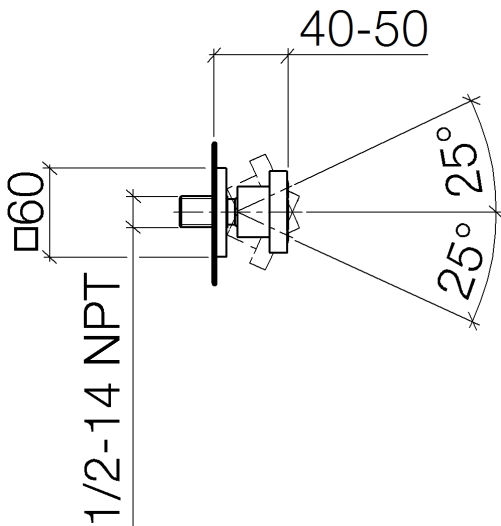

Shower - CL.1

Body spray without volume control - polished chrome

Article number: 28 518 782-00

- Ø 2-1/8"
- swivels 25°
- Stream: Rain
- Descaling system
- Flange 2-3/8" x 2-3/8"
- 1/2" connection
- Water flow rate limited to max. 1.3 gpm

polished chrome

Accessory is required for this item.

Dimensional drawing

All dimensions in mm / inch = mm x 0,0394

Shower - CL.1
Body spray without volume control - polished chrome
Article number: 28 518 782-00

Flow rate chart

Trajectory length diagram

Shower - CL.1

Body spray without volume control - polished chrome

Article number: 28 518 782-00

Other surface finishes

platinum matte
28 518 782-06

platinum
28 518 782-08

Required article

35 080 970-90 0010

Rough-in adapter -

Shower - CL.1

Body spray without volume control - polished chrome

Article number: 28 518 782-00

Spare parts list

Number	Item Number	Designation	Number of units
1	09 14 10 098 90	seal	1
2	09 27 98 003-00	rosette	1
3	09 31 11 048 90	pin	1
4	09 23 30 026-00	nut	1
5	09 14 15 010 90	ring	1
6	09 16 01 014 90	ring	1
7	09 23 01 048 90	back-flow preventer	1
8	09 21 40 016-00	connection	1
9	09 14 10 015 90	seal	1
10	90 12 05 027 00-00	casing (completely)	1