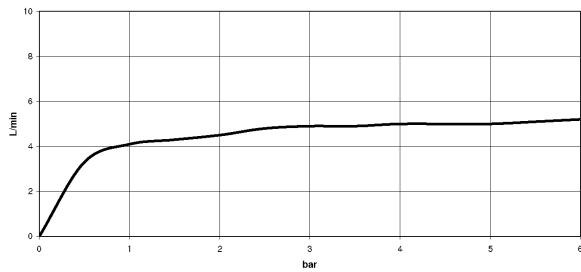

Shower - CL.1

Body spray without volume control - polished chrome

Article number: 28 518 782-00

- Ø 2-1/8"
- swivels 25°
- Stream: Rain
- Descaling system
- Flange 2-3/8" x 2-3/8"
- 1/2" connection
- Water flow rate limited to max. 1.3 gpm

polished chrome

Accessory is required for this item.

Dimensional drawing

All dimensions in mm / inch = mm x 0,0394

Shower - CL.1
Body spray without volume control - polished chrome
Article number: 28 518 782-00

Flow rate chart

Trajectory length diagram

Shower - CL.1

Body spray without volume control - polished chrome

Article number: 28 518 782-00

Other surface finishes

platinum matte
28 518 782-06

platinum
28 518 782-08