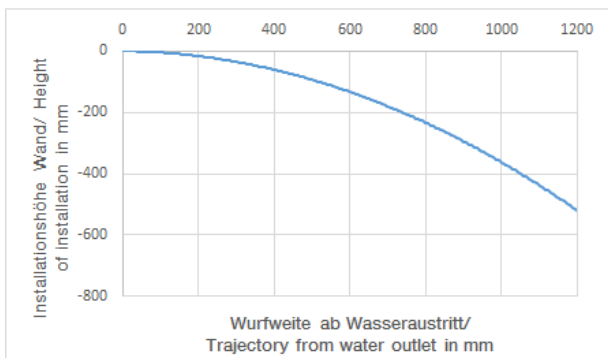

Shower - CL.1

Body spray without volume control - polished chrome

Article number: 28 518 782-00

- Ø 2-1/8"
- swivels 25°
- Stream: Rain
- Descaling system
- Flange 2-3/8" x 2-3/8"
- 1/2" connection
- Water flow rate limited to max. 1.3 gpm

polished chrome

Accessory is required for this item.

Dimensional drawing

All dimensions in mm / inch = mm x 0,0394

Shower - CL.1
Body spray without volume control - polished chrome
Article number: 28 518 782-00

Flow rate chart

Trajectory length diagram

Shower - CL.1

Body spray without volume control - polished chrome

Article number: 28 518 782-00

Other surface finishes

platinum matte
28 518 782-06

platinum
28 518 782-08

Required article

35 080 970-90 0010

Rough-in adapter -

Shower - CL.1

Body spray without volume control - polished chrome

Article number: 28 518 782-00

Spare parts list

Number	Item Number	Designation	Number of units
1	09 14 10 098 90	seal	1
2	09 27 98 003-00	rosette	1
3	09 31 11 048 90	pin	1
4	09 23 30 026-00	nut	1
5	09 14 15 010 90	ring	1
6	09 16 01 014 90	ring	1
7	09 23 01 048 90	back-flow preventer	1
8	09 21 40 016-00	connection	1
9	09 14 10 015 90	seal	1
10	90 12 05 027 00-00	casing (completely)	1