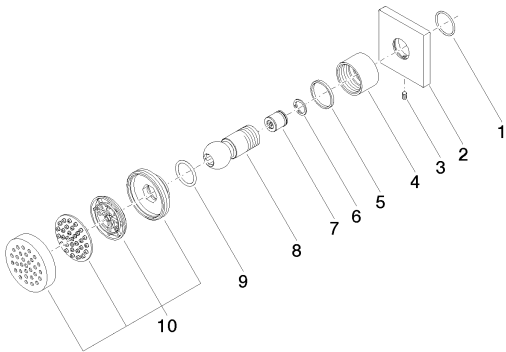

Required article

35 080 970-90 0010

Rough-in adapter -

Shower - CL.1

Body spray without volume control - polished chrome

Article number: 28 518 782-00

Spare parts list

Number	Item Number	Designation	Number of units
1	09 14 10 098 90	seal	1
2	09 27 98 003-00	rosette	1
3	09 31 11 048 90	pin	1
4	09 23 30 026-00	nut	1
5	09 14 15 010 90	ring	1
6	09 16 01 014 90	ring	1
7	09 23 01 048 90	back-flow preventer	1
8	09 21 40 016-00	connection	1
9	09 14 10 015 90	seal	1
10	90 12 05 027 00-00	casing (completely)	1