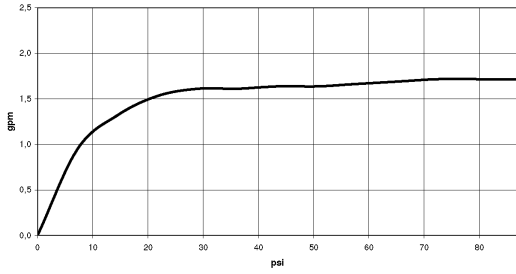

Shower - Lissé
Rain shower wall-mounted - polished chrome
Article number: 28 649 970-00 0010

Flow rate chart