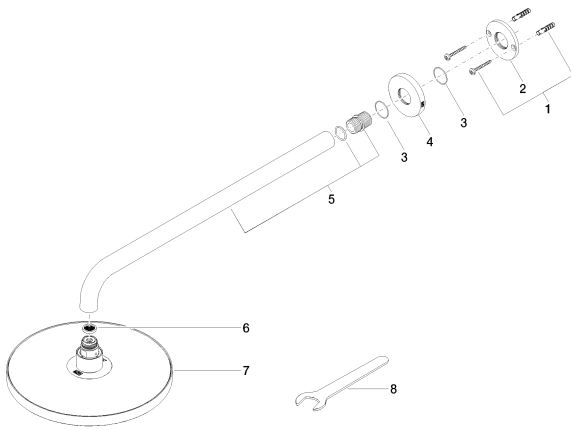

Shower - Lissé

Rain shower wall-mounted - polished chrome

Article number: 28 649 970-00 0010

- 17-3/4" Projection
- Stream: Rain
- Descaling system
- Rain shower \varnothing 8-5/8"
- Flange diameter 2-3/8"
- 1/2" connection
- Water flow rate limited to max. 1.8 gpm

polished chrome

Accessory is required for this item.

Dimensional drawing

All dimensions in mm / inch = mm x 0,0394

Shower - Lissé
Rain shower wall-mounted - polished chrome
Article number: 28 649 970-00 0010

Flow rate chart

Shower - Lissé

Rain shower wall-mounted - polished chrome

Article number: 28 649 970-00 0010

Other surface finishes

platinum matte

28 649 970-06 0010

platinum

Required article

35 085 970-90 0010

Concealed wall elbow -

Shower - Lissé
 Rain shower wall-mounted - polished chrome
 Article number: 28 649 970-00 0010

Spare parts list

Number	Item Number	Designation	Number of units
1	04 30 31 032 00 90	fixing set	1
2	09 17 20 120 90	holder	1
3	09 14 10 150 90	seal	2
4	09 27 97 015-00	rosette	1
5	90 11 03 070 00-00	pipe	1
6	09 23 01 075 90	insert	1
7	04 12 05 092 10-00	shower	1
8	09 30 09 069 90	key	1