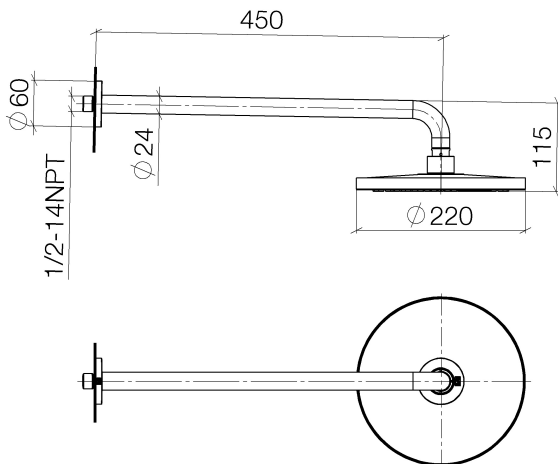

Shower - Lissé

Rain shower wall-mounted - polished chrome

Article number: 28 649 970-00 0010

- 17-3/4" Projection
- Stream: Rain
- Descaling system
- Rain shower \varnothing 8-5/8"
- Flange diameter 2-3/8"
- 1/2" connection
- Water flow rate limited to max. 1.8 gpm

polished chrome

Accessory is required for this item.

Dimensional drawing

All dimensions in mm / inch = mm x 0,0394

Shower - Lissé
Rain shower wall-mounted - polished chrome
Article number: 28 649 970-00 0010

Flow rate chart

Shower - Lissé

Rain shower wall-mounted - polished chrome

Article number: 28 649 970-00 0010

Other surface finishes

platinum matte

28 649 970-06 0010

platinum

Required article

35 085 970-90 0010

Concealed wall elbow -

Shower - Lissé
 Rain shower wall-mounted - polished chrome
 Article number: 28 649 970-00 0010

Spare parts list

Number	Item Number	Designation	Number of units
1	04 30 31 032 00 90	fixing set	1
2	09 17 20 120 90	holder	1
3	09 14 10 150 90	seal	2
4	09 27 97 015-00	rosette	1
5	90 11 03 070 00-00	pipe	1
6	09 23 01 075 90	insert	1
7	04 12 05 092 10-00	shower	1
8	09 30 09 069 90	key	1