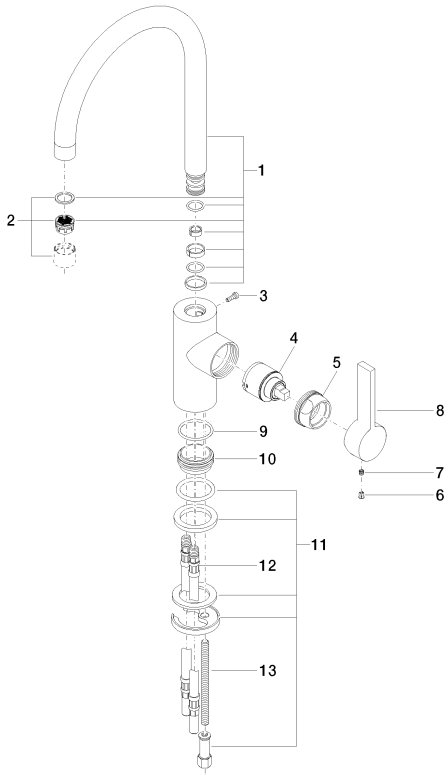

Kitchen - Tara Ultra
Single-lever mixer - polished chrome
Article number: 33 800 875-00 0010

- 7-7/8" Projection
- Swiveling spout 360°
- Areated stream
- Total height 14-5/8"
- Height to aerator/spout outlet 9-1/2"
- 1-3/8" hole diameter
- 2x 3/8" US flexible supply lines
- Water flow rate limited to max. 1.5 gpm
- lead-free
- (ADA)
- Combination with side spray set or profi side spray set not possible.

Kitchen - Tara Ultra
Single-lever mixer - polished chrome
Article number: 33 800 875-00 0010

Flow rate chart

Kitchen - Tara Ultra
Single-lever mixer - polished chrome
Article number: 33 800 875-00 0010

Other surface finishes

Recommended article

10 713 970-00
AIR SWITCH operating
button, trim parts only -
polished chrome

82 424 970-00
Soap dispenser without
flange - polished chrome

Kitchen - Tara Ultra
 Single-lever mixer - polished chrome
 Article number: 33 800 875-00 0010

Spare parts list

Number	Item Number	Designation	Number of units
1	90 28 22 204 03-00	spout	1
2	90 23 01 004 02-00	aerator	1
3	09 30 30 080 90	screw	1
4	90 15 05 034 00 90	cartridge	1
5	09 24 04 107-00	nut	1
6	09 31 20 017 90	plug	1
7	09 31 11 030 90	pin	1
8	09 20 79 040-00	handle	1
9	09 14 10 119 90	seal	1
10	09 28 10 109-07	ring	1
11	04 30 11 085 88 90	fixing set	1
12	04 30 04 045 00 90	Flexible supply line 3/8"	2
13	09 31 11 012 90	pin	1