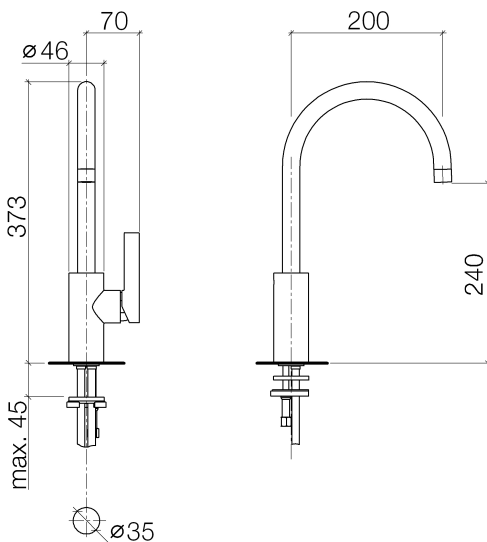

Kitchen - Tara Ultra
Single-lever mixer - polished chrome
Article number: 33 800 875-00 0010

- 7-7/8" Projection
- Swiveling spout 360°
- Areated stream
- Total height 14-5/8"
- Height to aerator/spout outlet 9-1/2"
- 1-3/8" hole diameter
- 2x 3/8" US flexible supply lines
- Water flow rate limited to max. 1.5 gpm
- lead-free
- (ADA)
- Combination with side spray set or profi side spray set not possible.

polished chrome

Dimensional drawing

All dimensions in mm / inch = mm x 0,0394

Model/program/technical modifications and error excepted
For more information see: www.dornbracht.com + 49 (0) 2371 433-460 mail@dornbrachtgroup.de

Kitchen - Tara Ultra
Single-lever mixer - polished chrome
Article number: 33 800 875-00 0010

Flow rate chart

Kitchen - Tara Ultra
Single-lever mixer - polished chrome
Article number: 33 800 875-00 0010

Other surface finishes

Spare parts list

Number	Item Number	Designation	Number of units
1	90 28 22 204 03-00	spout	1
2	90 23 01 004 02-00	aerator	1
3	09 30 30 080 90	screw	1
4	90 15 05 034 00 90	cartridge	1
5	09 24 04 107-00	nut	1
6	09 31 20 017 90	plug	1
7	09 31 11 030 90	pin	1
8	09 20 79 040-00	handle	1
9	09 14 10 119 90	seal	1
10	09 28 10 109-07	ring	1
11	04 30 11 085 88 90	fixing set	1
12	04 30 04 045 00 90	Flexible supply line 3/8"	2
13	09 31 11 012 90	pin	1