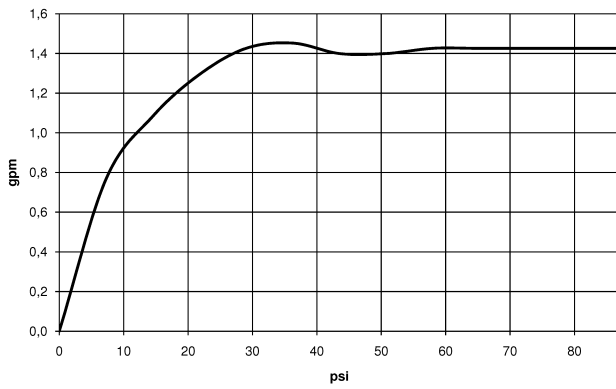

Kitchen - Tara Ultra
Single-lever mixer - polished chrome
Article number: 33 800 875-00 0010

- 7-7/8" Projection
- Swiveling spout 360°
- Areated stream
- Total height 14-5/8"
- Height to aerator/spout outlet 9-1/2"
- 1-3/8" hole diameter
- 2x 3/8" US flexible supply lines
- Water flow rate limited to max. 1.5 gpm
- lead-free
- (ADA)
- Combination with side spray set or profi side spray set not possible.

polished chrome

Dimensional drawing

All dimensions in mm / inch = mm x 0,0394

Model/program/technical modifications and error excepted
For more information see: www.dornbracht.com + 49 (0) 2371 433-460 mail@dornbrachtgroup.de

Kitchen - Tara Ultra
Single-lever mixer - polished chrome
Article number: 33 800 875-00 0010

Flow rate chart

Kitchen - Tara Ultra
Single-lever mixer - polished chrome
Article number: 33 800 875-00 0010

Other surface finishes