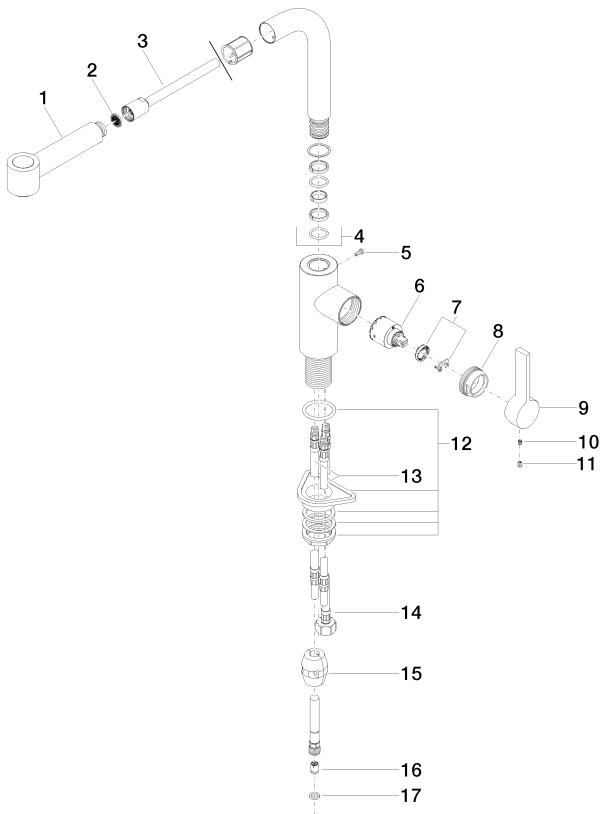

Kitchen - Elio

Single-lever mixer with pull-out spout with spray function - polished chrome

Article number: 33 870 790-00 0010

- 9-1/4" Projection
- Swiveling spout 360°
- Laminar and spray function
- Total height 13-1/2"
- Height to aerator/spout outlet 11-1/2"
- 1-3/8" hole diameter
- 2x 3/8" US flexible supply lines
- Fabric braided spray hose 59"
- Water flow rate limited to max. 1.5 gpm
- lead-free
- (ADA)
- Internal backflow preventer.
- Push button locks into spray mode when pressed. To switch back to aerator mode the water must be turned off.

polished chrome

Kitchen - Elio

Single-lever mixer with pull-out spout with spray function - polished chrome

Article number: 33 870 790-00 0010

Dimensional drawing

All dimensions in mm / inch = mm x 0,0394

Flow rate chart

Recommended article

10 713 970-00

AIR SWITCH operating button, trim parts only - polished chrome

82 424 970-00

Soap dispenser without flange - polished chrome

Kitchen - Elio

Single-lever mixer with pull-out spout with spray function - polished chrome

Article number: 33 870 790-00 0010

Spare parts list

Number	Item Number	Designation	Number of units
1	04 12 11 098 00-00	shower	1
2	09 23 01 039 90	sieve	1
3	04 30 02 059 00-00	hose	1
4	90 28 22 186 00-00	spout	1
5	09 30 30 054 90	screw	1
6	90 15 05 061 00 90	cartridge	1
7	04 28 10 148 00 90	accessories	1
8	09 24 04 141-00	nut	1
9	09 20 79 040-00	handle	1
10	09 31 11 030 90	pin	1
11	09 31 20 017 90	plug	1
12	04 23 10 044 02 90	fixing set	1
13	04 30 04 045 00 90	Flexible supply line 3/8"	2
14	04 30 04 029 00 90	hose	1
15	04 21 50 005 00 90	accessories	1
16	09 23 01 096 90	back-flow preventer	1
17	09 14 20 019 90	seal	1