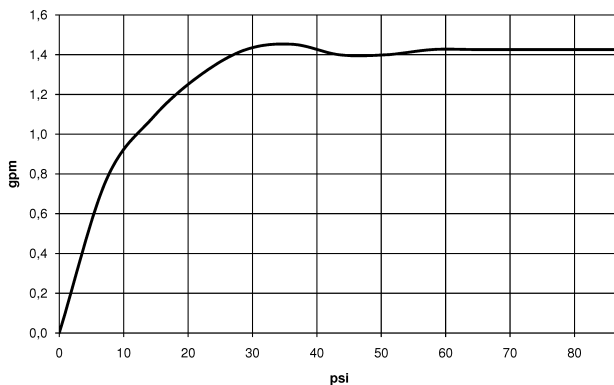

Kitchen - Elio

Single-lever mixer with pull-out spout with spray function - polished chrome

Article number: 33 870 790-00 0010

- 9-1/4" Projection
- Swiveling spout 360°
- Laminar and spray function
- Total height 13-1/2"
- Height to aerator/spout outlet 11-1/2"
- 1-3/8" hole diameter
- 2x 3/8" US flexible supply lines
- Fabric braided spray hose 59"
- Water flow rate limited to max. 1.5 gpm
- lead-free
- (ADA)
- Internal backflow preventer.
- Push button locks into spray mode when pressed. To switch back to aerator mode the water must be turned off.

polished chrome

Kitchen - Elio

Single-lever mixer with pull-out spout with spray function - polished chrome

Article number: 33 870 790-00 0010

Dimensional drawing

All dimensions in mm / inch = mm x 0,0394

Flow rate chart