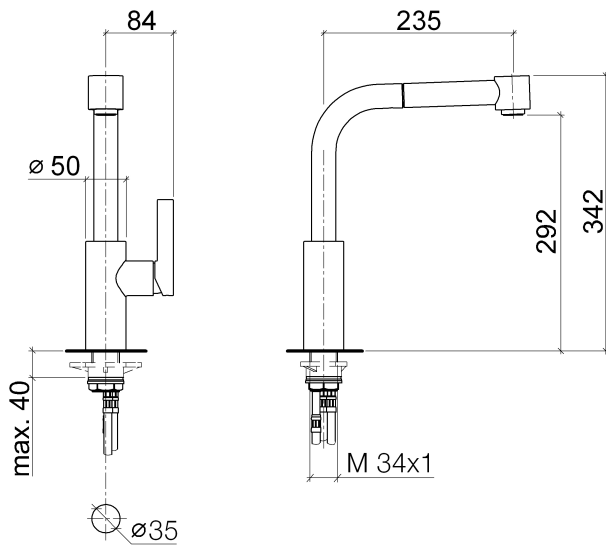

Kitchen - Elio

Single-lever mixer with pull-out spout with spray function - polished chrome

Article number: 33 870 790-00 0010

- 9-1/4" Projection
- Swiveling spout 360°
- Laminar and spray function
- Total height 13-1/2"
- Height to aerator/spout outlet 11-1/2"
- 1-3/8" hole diameter
- 2x 3/8" US flexible supply lines
- Fabric braided spray hose 59"
- Water flow rate limited to max. 1.5 gpm
- lead-free
- (ADA)
- Internal backflow preventer.
- Push button locks into spray mode when pressed. To switch back to aerator mode the water must be turned off.

polished chrome

Kitchen - Elio

Single-lever mixer with pull-out spout with spray function - polished chrome

Article number: 33 870 790-00 0010

Dimensional drawing

All dimensions in mm / inch = mm x 0,0394

Flow rate chart

Kitchen - Elio

Single-lever mixer with pull-out spout with spray function - polished chrome

Article number: 33 870 790-00 0010

Other surface finishes

platinum matte

33 870 790-06 0010

platinum

33 870 790-08 0010

Article number: 33 870 790-00 0010

Spare parts list

Number	Item Number	Designation	Number of units
1	04 12 11 098 00-00	shower	1
2	09 23 01 039 90	sieve	1
3	04 30 02 059 00-00	hose	1
4	90 28 22 186 00-00	spout	1
5	09 30 30 054 90	screw	1
6	90 15 05 061 00 90	cartridge	1
7	04 28 10 148 00 90	accessories	1
8	09 24 04 141-00	nut	1
9	09 20 79 040-00	handle	1
10	09 31 11 030 90	pin	1
11	09 31 20 017 90	plug	1
12	04 23 10 044 02 90	fixing set	1
13	04 30 04 045 00 90	Flexible supply line 3/8"	2
14	04 30 04 029 00 90	hose	1
15	04 21 50 005 00 90	accessories	1
16	09 23 01 096 90	back-flow preventer	1
17	09 14 20 019 90	seal	1