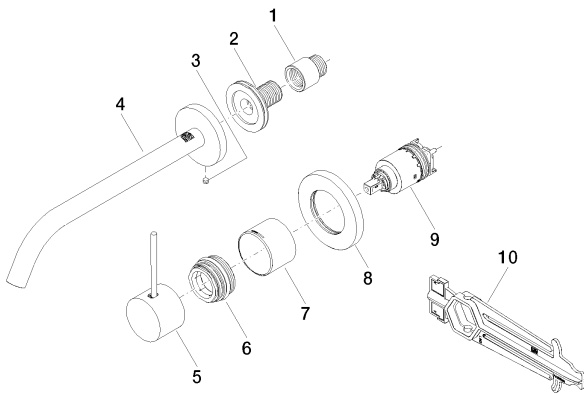

## Required article

35 860 970-90 0010

Rough for wall-mounted  
faucet mixer on right -

**Sink - Meta**

**META SLIM Wall-mounted single-lever mixer without drain - polished chrome**

Article number: 36 861 662-00 0010

**Spare parts list**

Number	Item Number	Designation	Number of units
1	09 24 03 072 10 90	nipple	1
2	09 24 03 280 90	nipple	1
3	09 31 11 112 90	pin	1
4	90 28 22 324 01-00	spout	1
5	90 20 66 022 00-00	handle	1
6	90 24 04 537 00 90	threaded connector	1
7	09 11 02 334-00	cover	1
8	90 27 62 011 00-00	rosette	1
9	90 15 05 064 01 90	cartridge	1
10	09 30 09 064 90	key	1