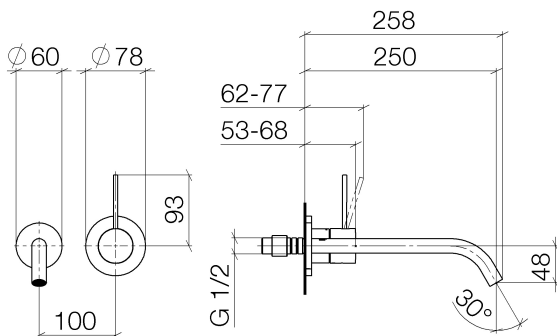

## Sink - Meta

META SLIM Wall-mounted single-lever mixer without drain - polished chrome

Article number: 36 861 662-00 0010

- 9-7/8" Projection
- Rigid spout
- Round aerated stream
- Spout hole diameter 1-1/2"
- Hole diameter single-lever mixer 2-1/4"
- 2-1/8" diameter flange for spout
- Diameter flange for mixer 3-1/8"
- Water flow rate limited to max. 1.2 gpm
- lead-free
- (ADA)

## Dimensional drawing

## Sink - Meta

META SLIM Wall-mounted single-lever mixer without drain - polished chrome

Article number: 36 861 662-00 0010

All dimensions in mm / inch = mm x 0,0394

**Spare parts list**

Number	Item Number	Designation	Number of units
1	09 24 03 072 10 90	nipple	1
2	09 24 03 280 90	nipple	1
3	09 31 11 112 90	pin	1
4	90 28 22 324 01-00	spout	1
5	90 20 66 022 00-00	handle	1
6	90 24 04 537 00 90	threaded connector	1
7	09 11 02 334-00	cover	1
8	90 27 62 011 00-00	rosette	1
9	90 15 05 064 01 90	cartridge	1
10	09 30 09 064 90	key	1