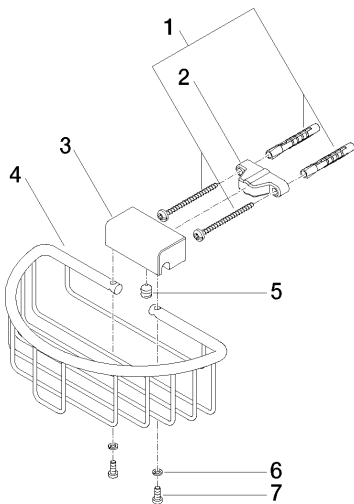

Shower - Madison

Shower basket for wall-mounted installation - polished chrome

Article number: 83 290 970-00

- Width 7-7/8"
- Height 2-3/4"
- 4-1/2" Projection

polished chrome

Dimensional drawing

83 290 970-FF

All dimensions in mm / inch = mm x 0,0394

Shower - Madison

Shower basket for wall-mounted installation - polished chrome

Article number: 83 290 970-00

Shower - Madison

Shower basket for wall-mounted installation - polished chrome

More custom finish options are available via special production (xTra Service). Please see our finish matrix for availability and pricing or contact a Dornbracht representative.

Spare parts list

| Number | Item Number | Designation | Number of units |
|--------|--------------------|-------------|-----------------|
| 1 | 05 30 31 025 00 90 | fixing set | 1 |
| 2 | 09 17 20 030 90 | holder | 1 |
| 3 | 08 17 30 501-00 | holder | 1 |
| 4 | 08 18 90 907-00 | basket | 1 |
| 5 | 09 31 11 002 90 | pin | 1 |
| 6 | 09 30 11 029 90 | disc | 2 |
| 7 | 09 30 30 054 90 | screw | 2 |