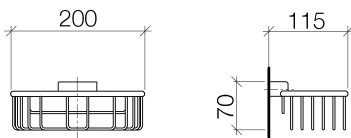

Shower - Madison

Shower basket for wall-mounted installation - polished chrome

Article number: 83 290 970-00

- Width 7-7/8"
- Height 2-3/4"
- 4-1/2" Projection

polished chrome

Dimensional drawing

83 290 970-FF

All dimensions in mm / inch = mm x 0,0394

Shower - Madison

Shower basket for wall-mounted installation - polished chrome

Article number: 83 290 970-00

Shower - Madison

Shower basket for wall-mounted installation - polished chrome