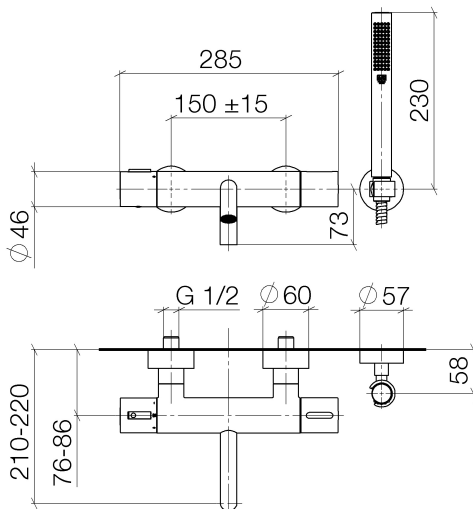

- Meta

Tub thermostat for wall-mounted installation with hand shower set - polished chrome

Article number: 34 234 979-00

- 8-1/4" Projection
- Hand shower set: Standard spray
- Spout: Round aerated stream
- Hand shower set with anti-scale technology
- Diverter with integrated volume control and integrated stops
- Flanges \varnothing 2-3/8"
- 1/2" connection
- Center to center 5-7/8" \pm 6"
- Metal shower hose 49-1/4" with anti-twist device
- Showerhead holder with rosette, \varnothing 2-1/4"
- Water flow rate limited to max. 4.5 gpm
- Handshower flow rate max. 1.8 gpm
- Internal backflow preventer.

polished chrome

Accessory is required for this item.

Dimensional drawing

All dimensions in mm / inch = mm x 0,0394

- Meta

Tub thermostat for wall-mounted installation with hand shower set - polished chrome

Article number: 34 234 979-00

- Meta

Tub thermostat for wall-mounted installation with hand shower set - polished chrome

Article number: 34 234 979-00

Other surface finishes

platinum matte
34 234 979-06

black matte
34 234 979-33