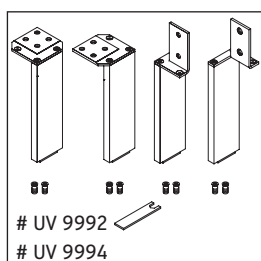

L-Cube

LC 6628

Mounting instructions

Me by Starck # 233612

Instructions for use

The bathroom furniture range complies with the standards and guidelines applicable at the time of delivery and is designed for use in bathrooms. Direct contact with water should be avoided, for example, when showering.