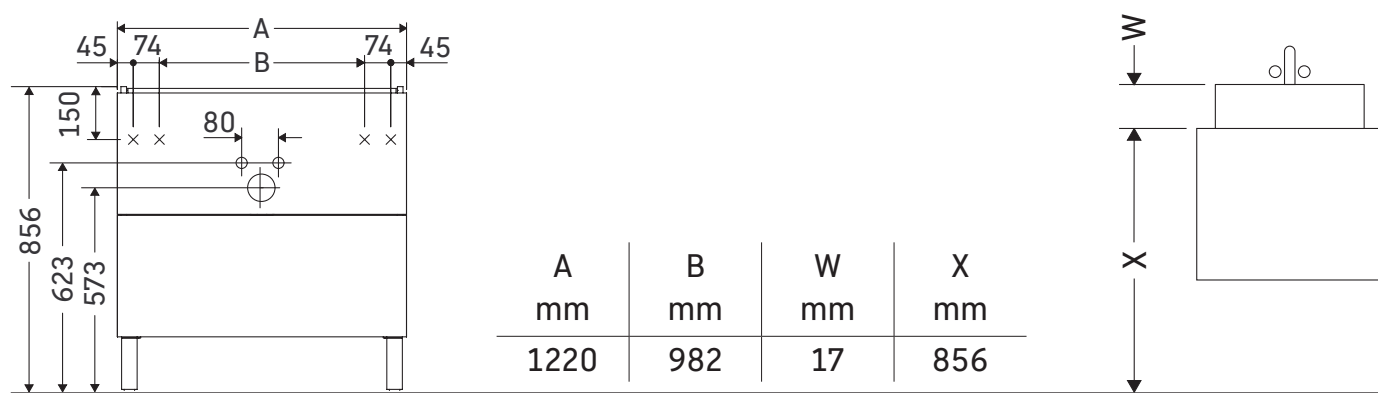

L-Cube

LC 6628

Mounting instructions

Me by Starck # 233612

Instructions for use

The bathroom furniture range complies with the standards and guidelines applicable at the time of delivery and is designed for use in bathrooms. Direct contact with water should be avoided, for example, when showering.