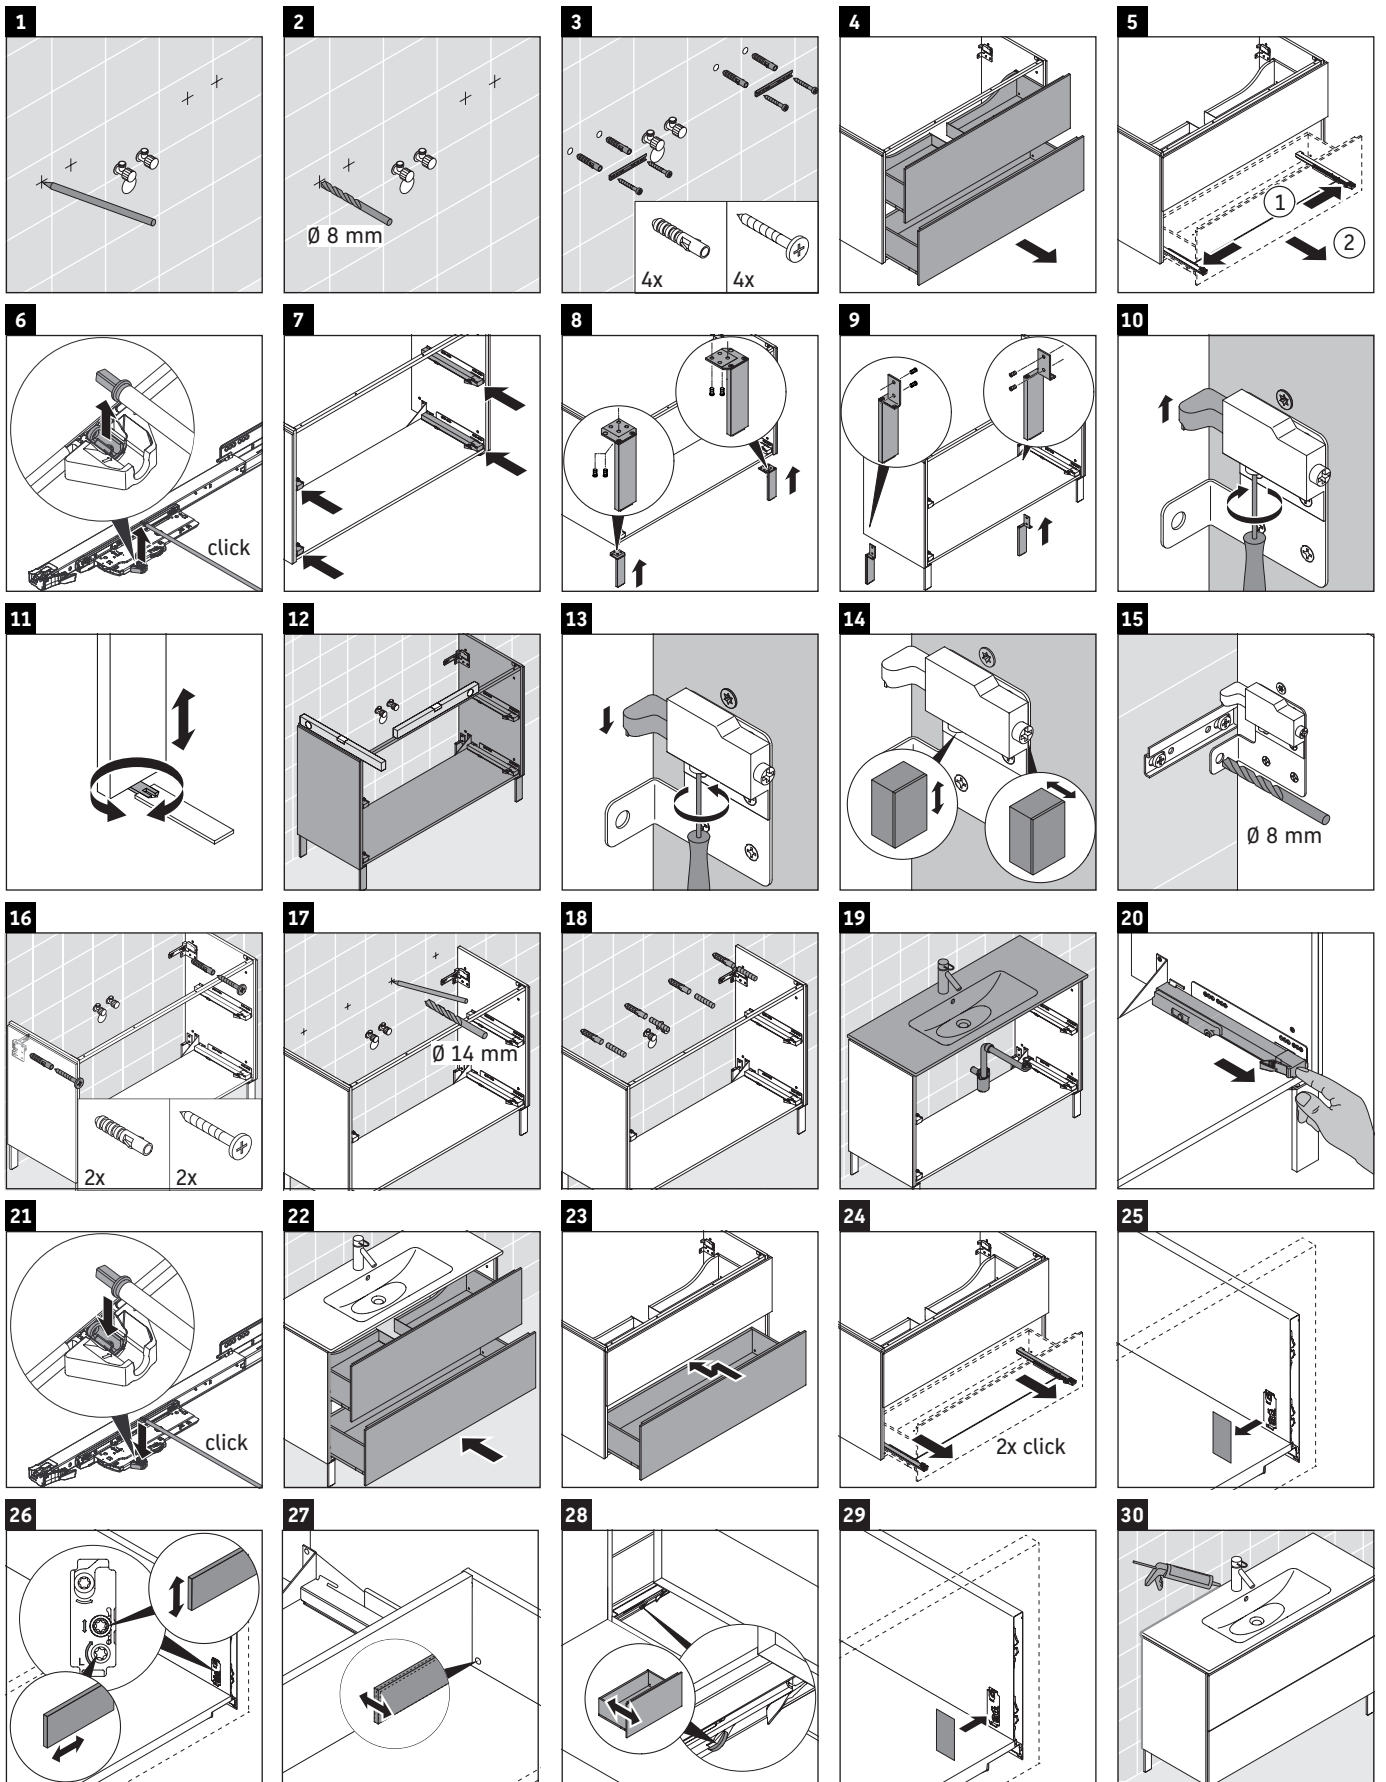

Best.-Nr. LC6628/16.09.2