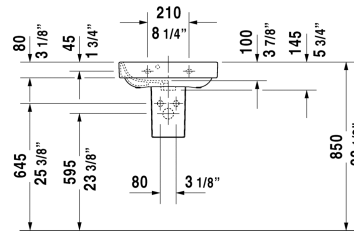

Happy D.2 Handrinse basin # 0709500000

| < 19 5/8" Inch > |

Handrinse basin	Dimension	Weight	Order number
with overflow, with faucet deck, overflow clip Chrome included, underside fully glazed, hardware included, wall-mounted, 19 5/8" Inch			
Colors			
00 White			
Variant			
●	19 5/8" x 14 1/8" Inch	27.11 lb	0709500000
Sanitary ceramics with the special WonderGliss surface finish will remain clean and attractive-looking for a long time to come. When ordering WonderGliss please add a "1" as eleventh digit to the model number.			
Suitable products			
Siphon cover for # 070950, 7 1/8" x 9 7/8" Inch	7 1/8" x 9 7/8" Inch		085832

All drawings contain the necessary measurements which are subject to standard tolerances. They are stated in inch & mm and are non-binding. Exact measurements, in particular for customized installation scenarios, can only be taken from the finished ceramic piece.