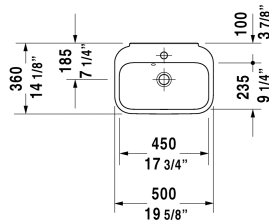

Happy D.2 Handrinse basin # 0709500000

| < 19 5/8" Inch > |

Handrinse basin	Dimension	Weight	Order number
with overflow, with faucet deck, overflow clip Chrome included, underside fully glazed, hardware included, wall-mounted, 19 5/8" Inch			
Colors			
00 White			
Variant			
●	19 5/8" x 14 1/8" Inch	27.11 lb	0709500000
Sanitary ceramics with the special WonderGliss surface finish will remain clean and attractive-looking for a long time to come. When ordering WonderGliss please add a "1" as eleventh digit to the model number.			
Suitable products			
Siphon cover for # 070950, 7 1/8" x 9 7/8" Inch	7 1/8" x 9 7/8" Inch		085832

All drawings contain the necessary measurements which are subject to standard tolerances. They are stated in inch & mm and are non-binding. Exact measurements, in particular for customized installation scenarios, can only be taken from the finished ceramic piece.