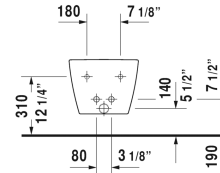

**ME by Starck Bidet wall-mounted # 228815..00**

| &lt; 14 3/8" Inch &gt; |

Bidet wall-mounted	Dimension	Weight	Order number
with overflow, with faucet deck, Durafix included			
<b>Colors</b>			
00 White 32 White Satin Matt			
<b>Variant</b>			
	14 3/8" x 22 1/2" Inch	46.3 lb	228815..00
<b>Infobox</b>			
Durafix for concealed fixation is included, In-wall carrier required for installation			
Sanitary ceramics with the special WonderGliss surface finish will remain clean and attractive-looking for a long time to come. When ordering WonderGliss please add a "1" as eleventh digit to the model number.			
Geberit carrier for bidets	19 3/4" x 4" Inch	28.6 lb	111520
Siphon for bidet with extended outlet pipe	1 1/4" x 19 3/4" Inch	1.3 lb	005027
Hardware for wall-mounted bidet and wall-mounted toilet	Ø 1/2" x 7 1/8" Inch	0.4 lb	006500

All drawings contain the necessary measurements which are subject to standard tolerances. They are stated in inch & mm and are non-binding. Exact measurements, in particular for customized installation scenarios, can only be taken from the finished ceramic piece.