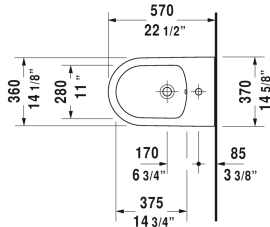

**ME by Starck Bidet wall-mounted # 228815..00**

| &lt; 14 3/8" Inch &gt; |

Bidet wall-mounted	Dimension	Weight	Order number
with overflow, with faucet deck, Durafix included			
<b>Colors</b>			
00 White 32 White Satin Matt			
<b>Variant</b>			
	14 3/8" x 22 1/2" Inch	46.3 lb	228815..00
<b>Infobox</b>			
Durafix for concealed fixation is included, In-wall carrier required for installation			
Sanitary ceramics with the special WonderGliss surface finish will remain clean and attractive-looking for a long time to come. When ordering WonderGliss please add a "1" as eleventh digit to the model number.			
Geberit carrier for bidets	19 3/4" x 4" Inch	28.6 lb	111520
Siphon for bidet with extended outlet pipe	1 1/4" x 19 3/4" Inch	1.3 lb	005027
Hardware for wall-mounted bidet and wall-mounted toilet	Ø 1/2" x 7 1/8" Inch	0.4 lb	006500

All drawings contain the necessary measurements which are subject to standard tolerances. They are stated in inch & mm and are non-binding. Exact measurements, in particular for customized installation scenarios, can only be taken from the finished ceramic piece.