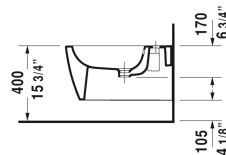

**ME by Starck Bidet wall-mounted # 228815..00**

| &lt; 14 3/8" Inch &gt; |

Bidet wall-mounted	Dimension	Weight	Order number
with overflow, with faucet deck, Durafix included			
<b>Colors</b>			
00 White 32 White Satin Matt			
<b>Variant</b>			
	14 3/8" x 22 1/2" Inch	46.3 lb	228815..00
<b>Infobox</b>			
Durafix for concealed fixation is included, In-wall carrier required for installation			
Sanitary ceramics with the special WonderGliss surface finish will remain clean and attractive-looking for a long time to come. When ordering WonderGliss please add a "1" as eleventh digit to the model number.			
Geberit carrier for bidets	19 3/4" x 4" Inch	28.6 lb	111520
Siphon for bidet with extended outlet pipe	1 1/4" x 19 3/4" Inch	1.3 lb	005027
Hardware for wall-mounted bidet and wall-mounted toilet	Ø 1/2" x 7 1/8" Inch	0.4 lb	006500

All drawings contain the necessary measurements which are subject to standard tolerances. They are stated in inch & mm and are non-binding. Exact measurements, in particular for customized installation scenarios, can only be taken from the finished ceramic piece.