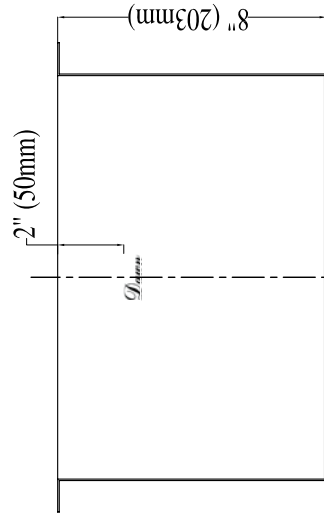

**Model No:** BSQ121508

**Overall size:**

14" X 16<sup>15</sup>/<sub>16</sub>" X 8"

**FEATURES:**

Type 304 stainless steel  
 18 Gauge thickness  
 Satin finish.

**INSTALLATION**

Undermount installation  
 Supplied With Cutout  
 template.