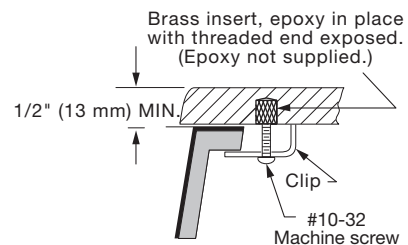

### FOR WOOD COUNTERTOP

Mark and pre-drill the wood screw holes as located on the enclosed template. Waterproof any exposed areas of wood.

**2**

Carefully cut out the enclosed template, then position and trace the template on the countertop as shown on the template. Make a mark of the faucet hole centerline on the countertop. Drill a 1/2" pilot hole on the inside of the cut line. Use a saber saw or a keyhole saw to cut out the countertop opening.

### FOR MARBLE OR SOLID SURFACE COUNTERTOP

To protect countertop, place it on a foam padding and drill 3/8" (10 mm) Dia. X 1/2" (13 mm) deep hole as per location shown on template.

SAVE FOR FUTURE USE

5

Mount the drain assembly (not included) on the sink, following faucet manufacturer's instructions. Be certain to apply a bead of sealing putty on the underside of the drain (Part "A") in order to ensure a watertight seal between the sink and drain. Remove excess putty after installing drain on sink.