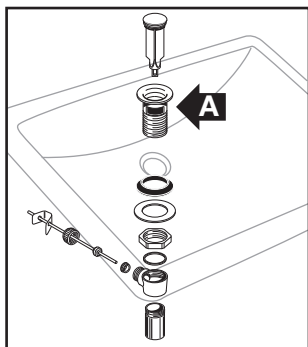

### FOR WOOD COUNTERTOP

Mark and pre-drill the wood screw holes as located on the enclosed template. Waterproof any exposed areas of wood.

**2**

Carefully cut out the enclosed template, then position and trace the template on the countertop as shown on the template. Make a mark of the faucet hole centerline on the countertop. Drill a 1/2" pilot hole on the inside of the cut line. Use a saber saw or a keyhole saw to cut out the countertop opening.

### FOR MARBLE OR SOLID SURFACE COUNTERTOP

To protect countertop, place it on a foam padding and drill 3/8" (10 mm) Dia. X 1/2" (13 mm) deep hole as per location shown on template.

SAVE FOR FUTURE USE

5

Mount the drain assembly (not included) on the sink, following faucet manufacturer's instructions. Be certain to apply a bead of sealing putty on the underside of the drain (Part "A") in order to ensure a watertight seal between the sink and drain. Remove excess putty after installing drain on sink.

8

Install faucet (not included) and countertop (not included) following manufacturers instructions.

6

**NOTE:** Do not use adhesives or adhesive sealants. After checking fit and alignment of sink to cut out, apply a bead of silicone adhesive to rim of sink.

9

Connect supply line to faucet (finger tight) and carefully bend tubes to engage with the supply shut-off valves. Tighten connections at faucet and shut-off valves for water tight seal.

7

Center bowl over cutout and tighten screws (see 3 or 4) to secure bowl to countertop. Remove excess sealant from inside lip.