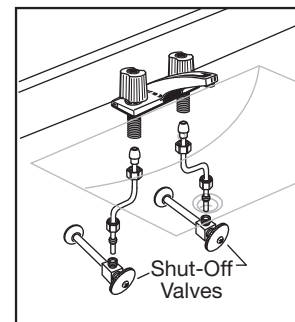

### FOR MARBLE OR SOLID SURFACE COUNTERTOP

To protect countertop, place it on a foam padding and drill 3/8" (10 mm) Dia. X 1/2" (13 mm) deep hole as per location shown on template.

SAVE FOR FUTURE USE

5

Mount the drain assembly (not included) on the sink, following faucet manufacturer's instructions. Be certain to apply a bead of sealing putty on the underside of the drain (Part "A") in order to ensure a watertight seal between the sink and drain. Remove excess putty after installing drain on sink.

8

Install faucet (not included) and countertop (not included) following manufacturers instructions.

6

**NOTE:** Do not use adhesives or adhesive sealants. After checking fit and alignment of sink to cut out, apply a bead of silicone adhesive to rim of sink.

9

Connect supply line to faucet (finger tight) and carefully bend tubes to engage with the supply shut-off valves. Tighten connections at faucet and shut-off valves for water tight seal.

7

Center bowl over cutout and tighten screws (see 3 or 4) to secure bowl to countertop. Remove excess sealant from inside lip.

**NOTE:** The screws provided should be used on countertops with a minimum 1" (25 mm) thickness. For thinner countertops, use appropriate anchors and fasteners.

10

Connect trap to drain assembly hand tight to check alignment. It may be necessary to cut off part of the tailpiece (area "B") or part of the horizontal leg of the trap (area "C"). Secure joints for watertight assembly.