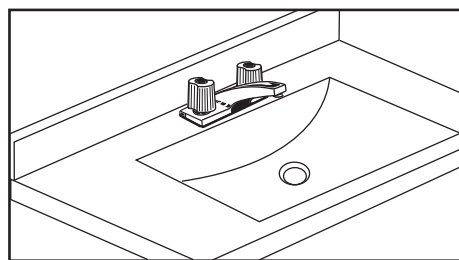

### FOR MARBLE OR SOLID SURFACE COUNTERTOP

To protect countertop, place it on a foam padding and drill 3/8" (10 mm) Dia. X 1/2" (13 mm) deep hole as per location shown on template.

SAVE FOR FUTURE USE

5

Mount the drain assembly (not included) on the sink, following faucet manufacturer's instructions. Be certain to apply a bead of sealing putty on the underside of the drain (Part "A") in order to ensure a watertight seal between the sink and drain. Remove excess putty after installing drain on sink.

8

Install faucet (not included) and countertop (not included) following manufacturers instructions.

6

**NOTE:** Do not use adhesives or adhesive sealants. After checking fit and alignment of sink to cut out, apply a bead of silicone adhesive to rim of sink.