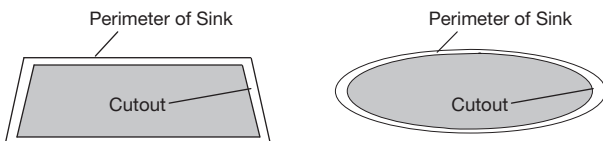

### FOR WOOD COUNTERTOP

Mark and pre-drill the wood screw holes as located on the enclosed template. Waterproof any exposed areas of wood.

**2**

Carefully cut out the enclosed template, then position and trace the template on the countertop as shown on the template. Make a mark of the faucet hole centerline on the countertop. Drill a 1/2" pilot hole on the inside of the cut line. Use a saber saw or a keyhole saw to cut out the countertop opening.