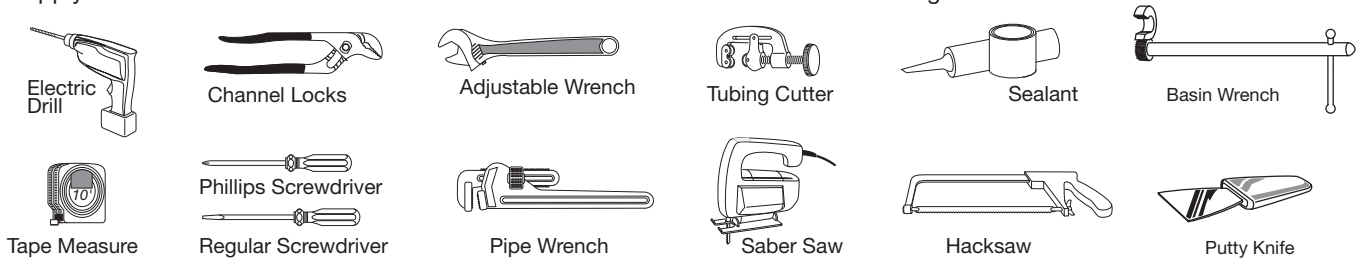

RECOMMENDED TOOLS AND MATERIALS

Most of the procedures require the use of common tools and materials, which are available from hardware and plumbing supply stores. It is essential that the tools and materials be on hand before work is begun.