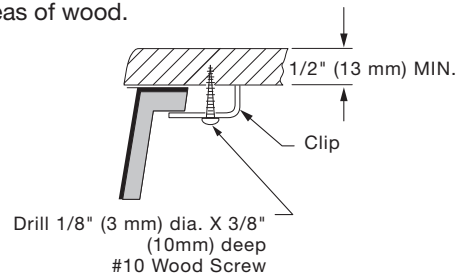

### FOR WOOD COUNTERTOP

Mark and pre-drill the wood screw holes as located on the enclosed template. Waterproof any exposed areas of wood.

**2**

Carefully cut out the enclosed template, then position and trace the template on the countertop as shown on the template. Make a mark of the faucet hole centerline on the countertop. Drill a 1/2" pilot hole on the inside of the cut line. Use a saber saw or a keyhole saw to cut out the countertop opening.