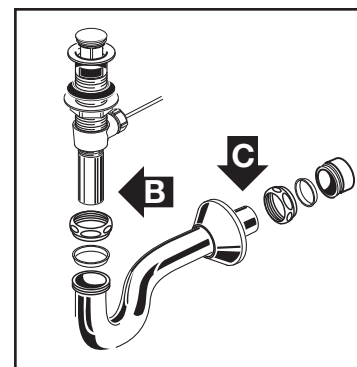

### FOR MARBLE OR SOLID SURFACE COUNTERTOP

To protect countertop, place it on a foam padding and drill 3/8" (10 mm) Dia. X 1/2" (13 mm) deep hole as per location shown on template.

SAVE FOR FUTURE USE

5

Mount the drain assembly (not included) on the sink, following faucet manufacturer's instructions. Be certain to apply a bead of sealing putty on the underside of the drain (Part "A") in order to ensure a watertight seal between the sink and drain. Remove excess putty after installing drain on sink.

8

Install faucet (not included) and countertop (not included) following manufacturers instructions.

6

**NOTE:** Do not use adhesives or adhesive sealants. After checking fit and alignment of sink to cut out, apply a bead of silicone adhesive to rim of sink.

9

Connect supply line to faucet (finger tight) and carefully bend tubes to engage with the supply shut-off valves. Tighten connections at faucet and shut-off valves for water tight seal.

7

Center bowl over cutout and tighten screws (see 3 or 4) to secure bowl to countertop. Remove excess sealant from inside lip.

**NOTE:** The screws provided should be used on countertops with a minimum 1" (25 mm) thickness. For thinner countertops, use appropriate anchors and fasteners.

10

Connect trap to drain assembly hand tight to check alignment. It may be necessary to cut off part of the tailpiece (area "B") or part of the horizontal leg of the trap (area "C"). Secure joints for watertight assembly.