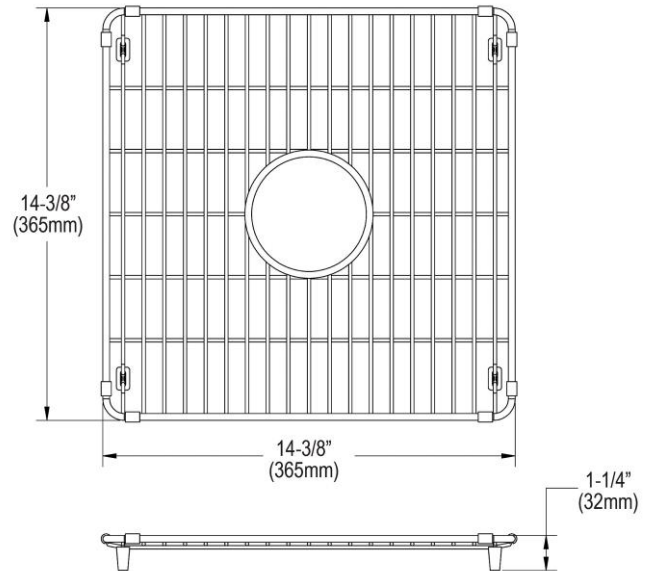

PART: _____ QTY: _____
PROJECT: _____
CONTACT: _____
DATE: _____
NOTES: _____
APPROVAL: _____

In keeping with our policy of continuing product improvement, Elkay reserves the right to change product specifications without notice. Please visit elkay.com for the most current version of Elkay product specification sheets. This specification describes an Elkay product with design, quality, and functional benefits to the user. When making a comparison of other producers' offerings, be certain these features are not overlooked.