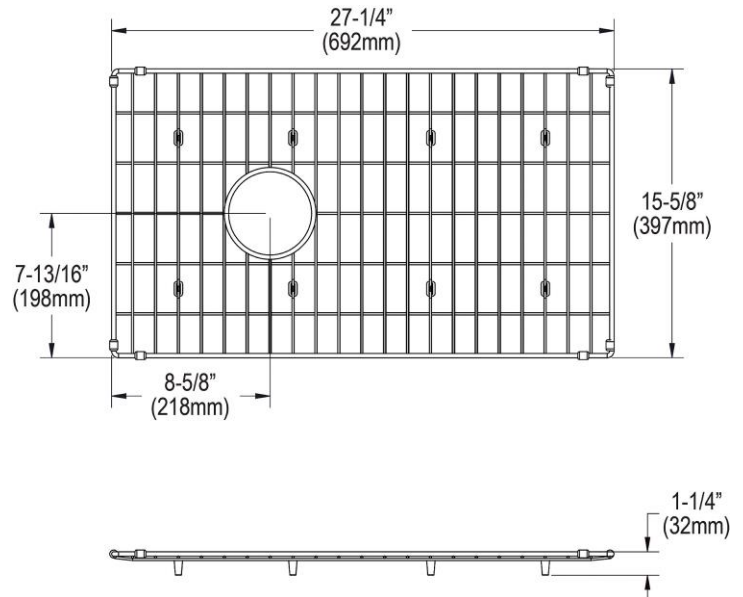

Material:	Stainless Steel
Dimensions:	27" x 14-7/8" x 1-1/4"
Fits Bowl Size(s):	28.39" x 16.19"

AMERICAN PRIDE. A LIFETIME TRADITION. Like your family, the Elkay family has values and traditions that endure. For almost a century, Elkay has been a family-owned and operated company, providing thousands of jobs that support our families and communities.

[Clean and Care Manual (PDF)](#)

[Clean and Care Manual (PDF)](#)

[Warranty (PDF)](#)