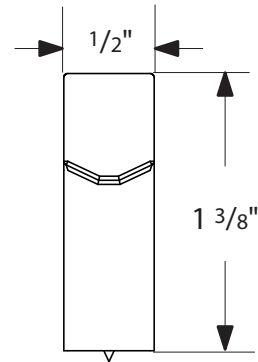

Front

Side

Warwick T-Knob  
2"

86726

NOT DRAWN TO SCALE